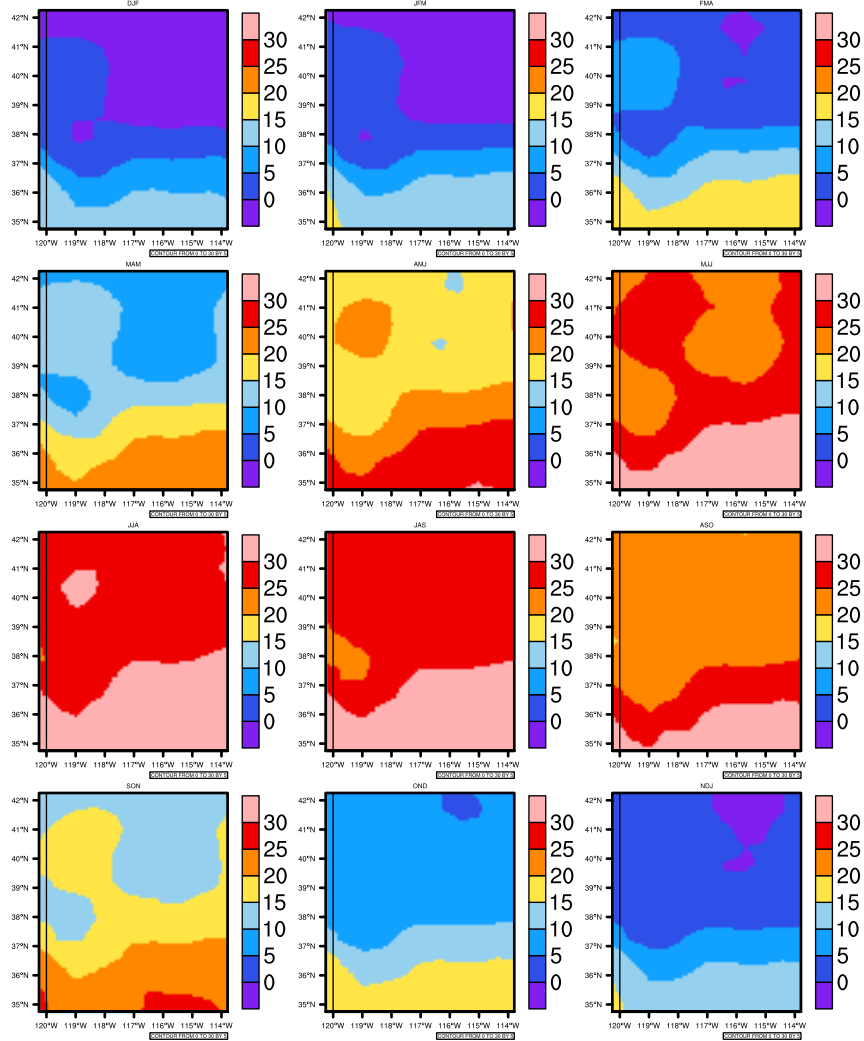

Seasonally tasmax (c) In 1975-2005 MIROC4h historical - Nevada

AgriMetSoft (2020). Climate Maps. Available on:
<https://agrimetsoft.com/maps>

[Order a new map on <https://agrimetsoft.com/order>