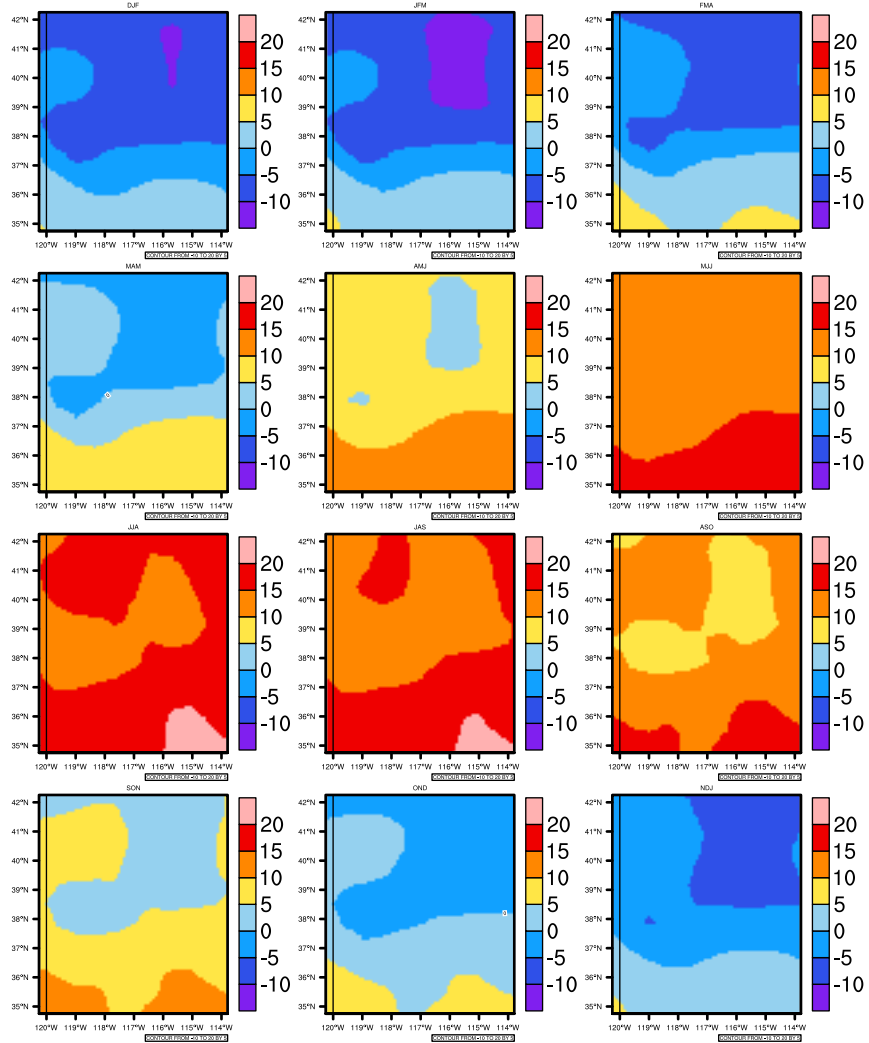

Seasonally tasmin (c) In 1975-2005 MIROC4h historical - Nevada

AgriMetSoft (2020). Climate Maps. Available on:
<https://agrimetsoft.com/maps>

[Order a new map on <https://agrimetsoft.com/order>