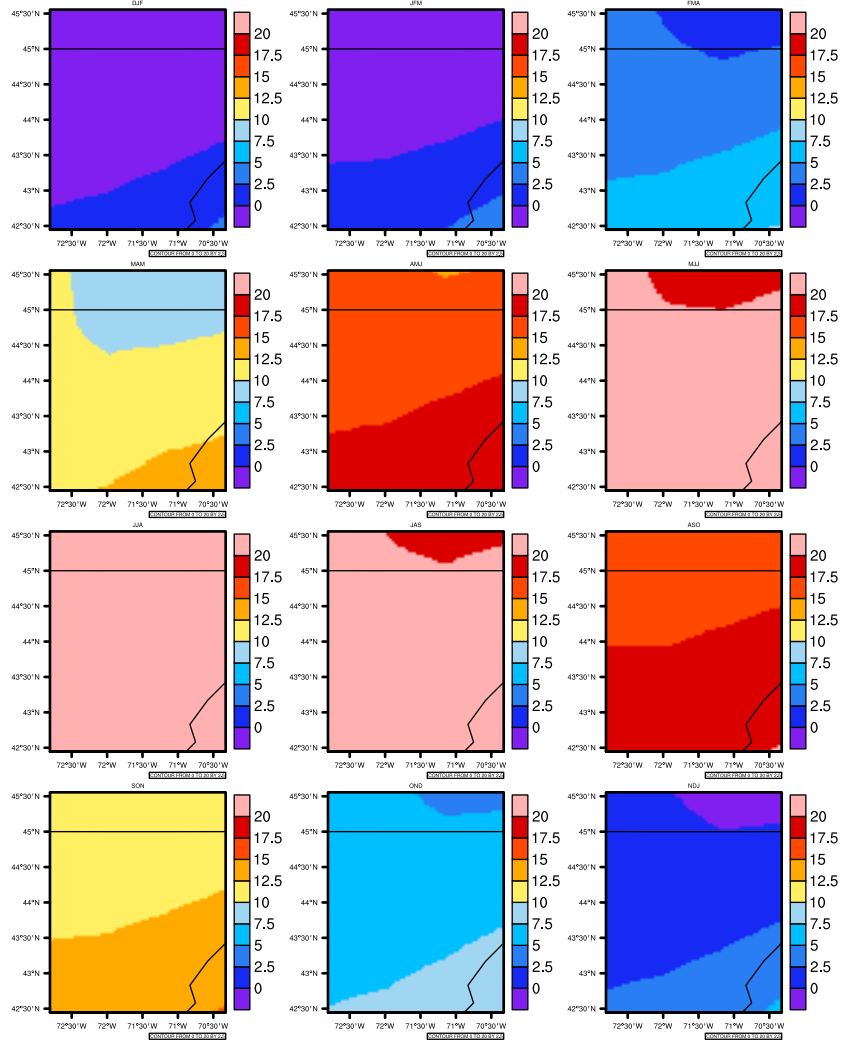

## Seasonally tasmax (c) In 1975-2005 MIROC4h historical - New Hampshire

AgriMetSoft (2020). Climate Maps. Available on:  
<https://agrimetsoft.com/maps>

Order a new map on <https://agrimetsoft.com/order>

[You can request maps from any dataset from the AgriMetSoft Team.](#)