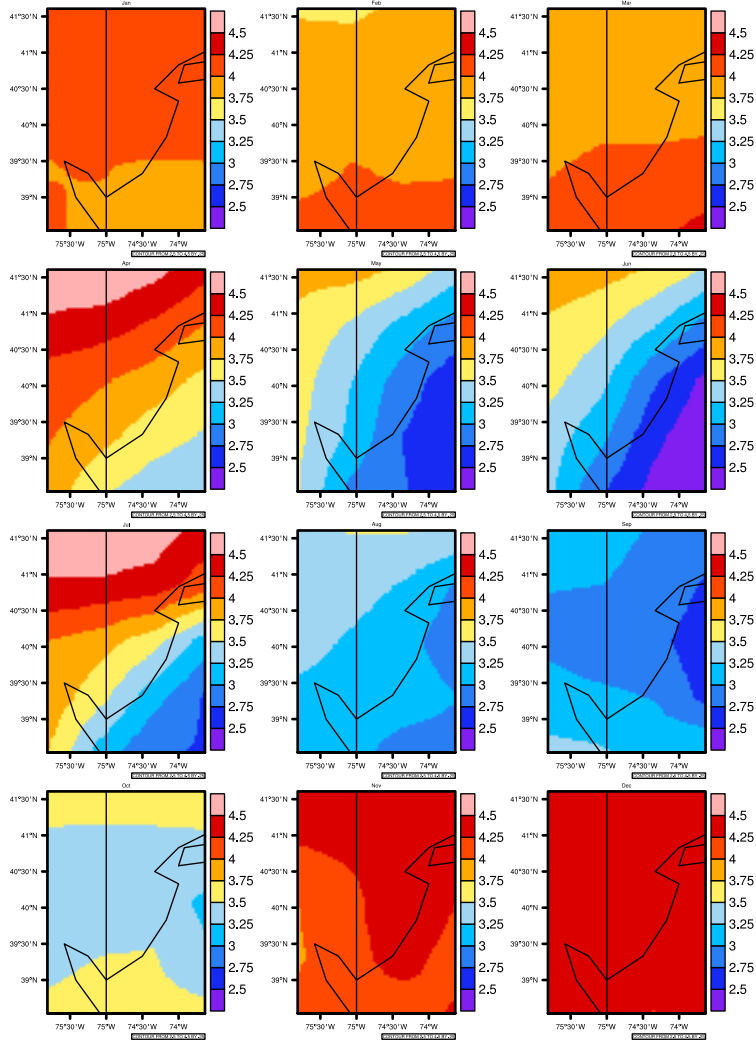

Monthly pr (mm/day) In 1975-2005 MIROC4h historical - New Jersey

AgriMetSoft (2020). Climate Maps. Available on:
<https://agrimetsoft.com/maps>

|Order a new map on <https://agrimetsoft.com/order>