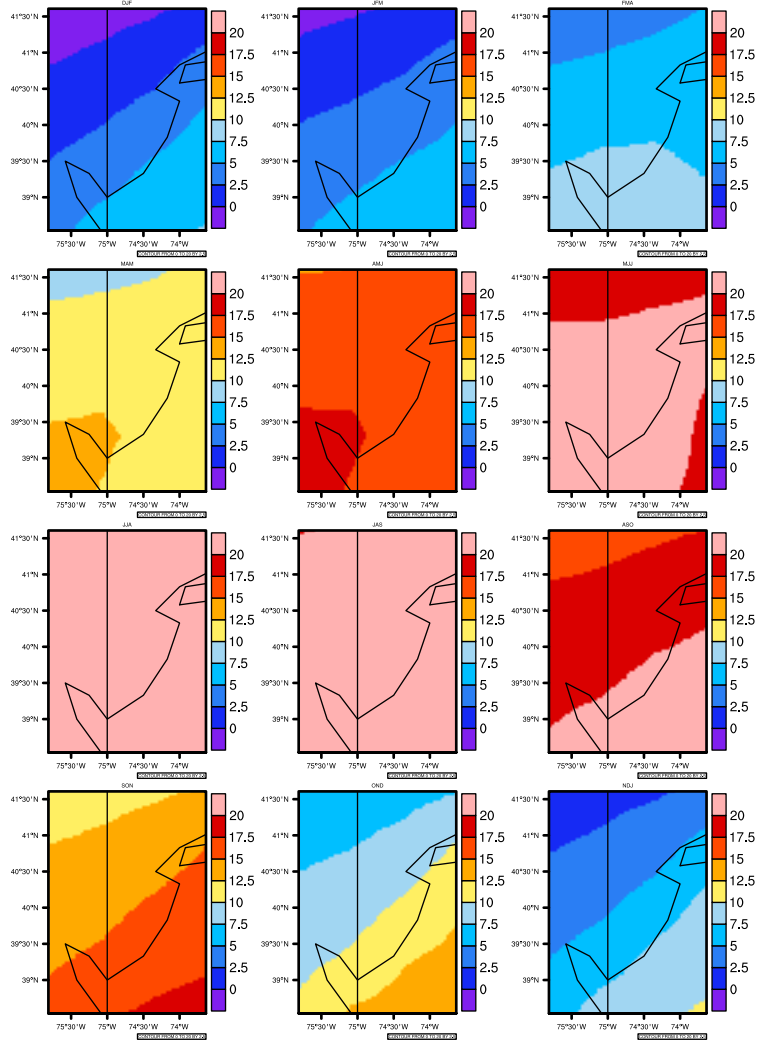

## Seasonally tas (c) In 1975-2005 MIROC4h historical - New Jersey

AgriMetSoft (2020). Climate Maps. Available on:  
<https://agrimetsoft.com/maps>

|Order a new map on <https://agrimetsoft.com/order>