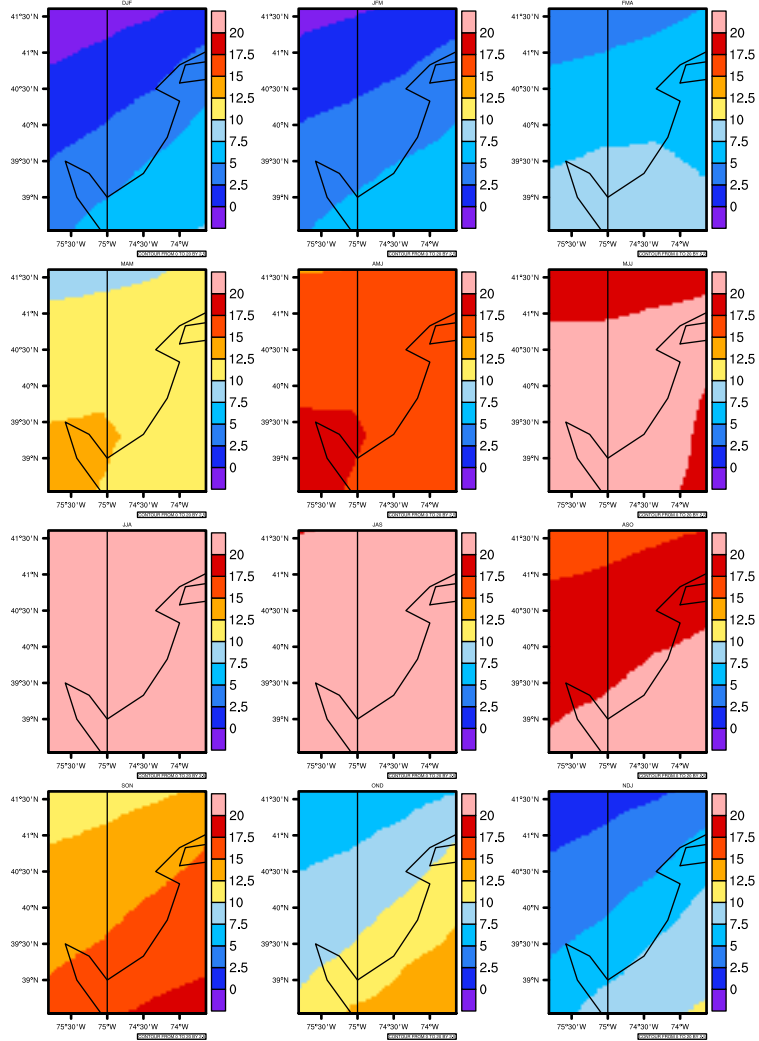

Seasonally tas (c) In 1975-2005 MIROC4h historical - New Jersey

AgriMetSoft (2020). Climate Maps. Available on:
<https://agrimetsoft.com/maps>

|Order a new map on <https://agrimetsoft.com/order>

[You can request maps from any dataset from the AgriMetSoft Team.](#)