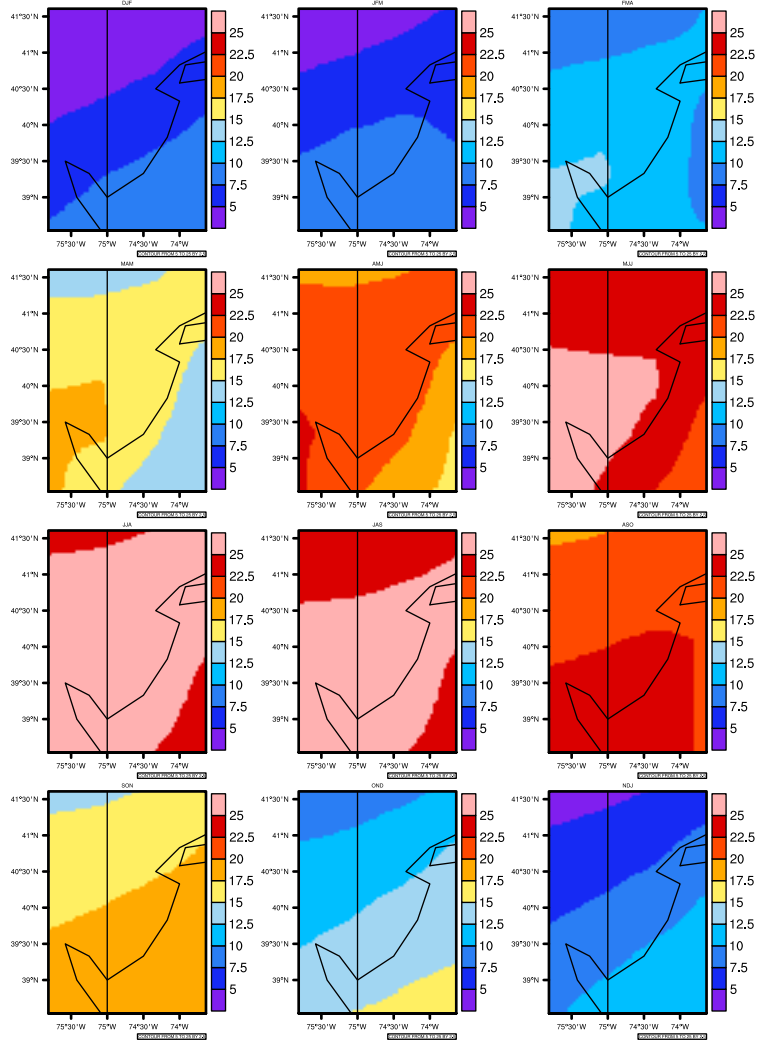

Seasonally tasmax (c) In 1975-2005 MIROC4h historical - New Jersey

AgriMetSoft (2020). Climate Maps. Available on:
<https://agrimetsoft.com/maps>

|Order a new map on <https://agrimetsoft.com/order>

[You can request maps from any dataset from the AgriMetSoft Team.](#)