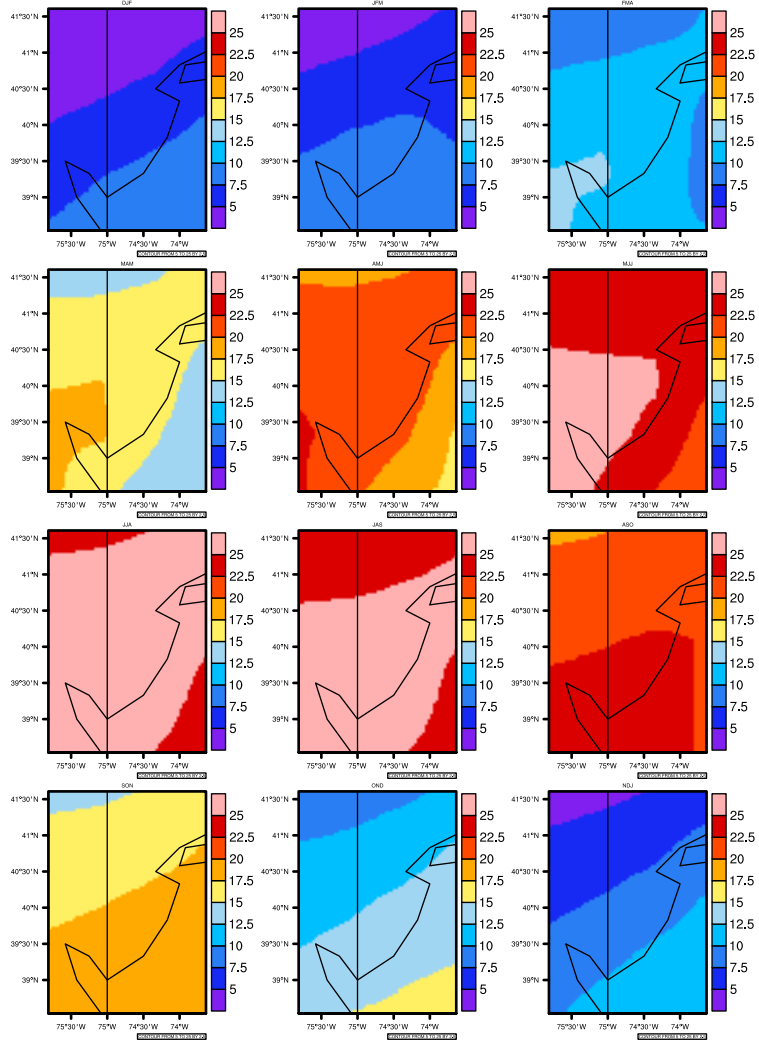

## Seasonally tasmax (c) In 1975-2005 MIROC4h historical - New Jersey

AgriMetSoft (2020). Climate Maps. Available on:  
<https://agrimetsoft.com/maps>

Order a new map on <https://agrimetsoft.com/order>