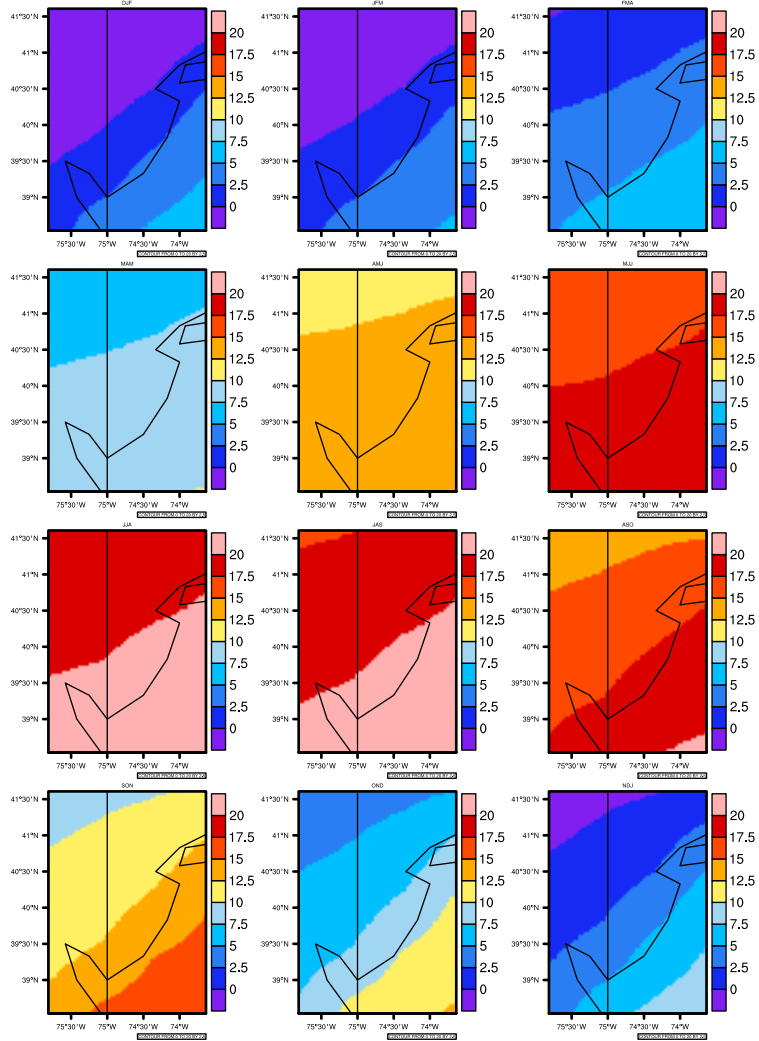

### Seasonally tasmin (c) In 1975-2005 MIROC4h historical - New Jersey

AgriMetSoft (2020). Climate Maps. Available on:  
<https://agrimetsoft.com/maps>

|Order a new map on <https://agrimetsoft.com/order>