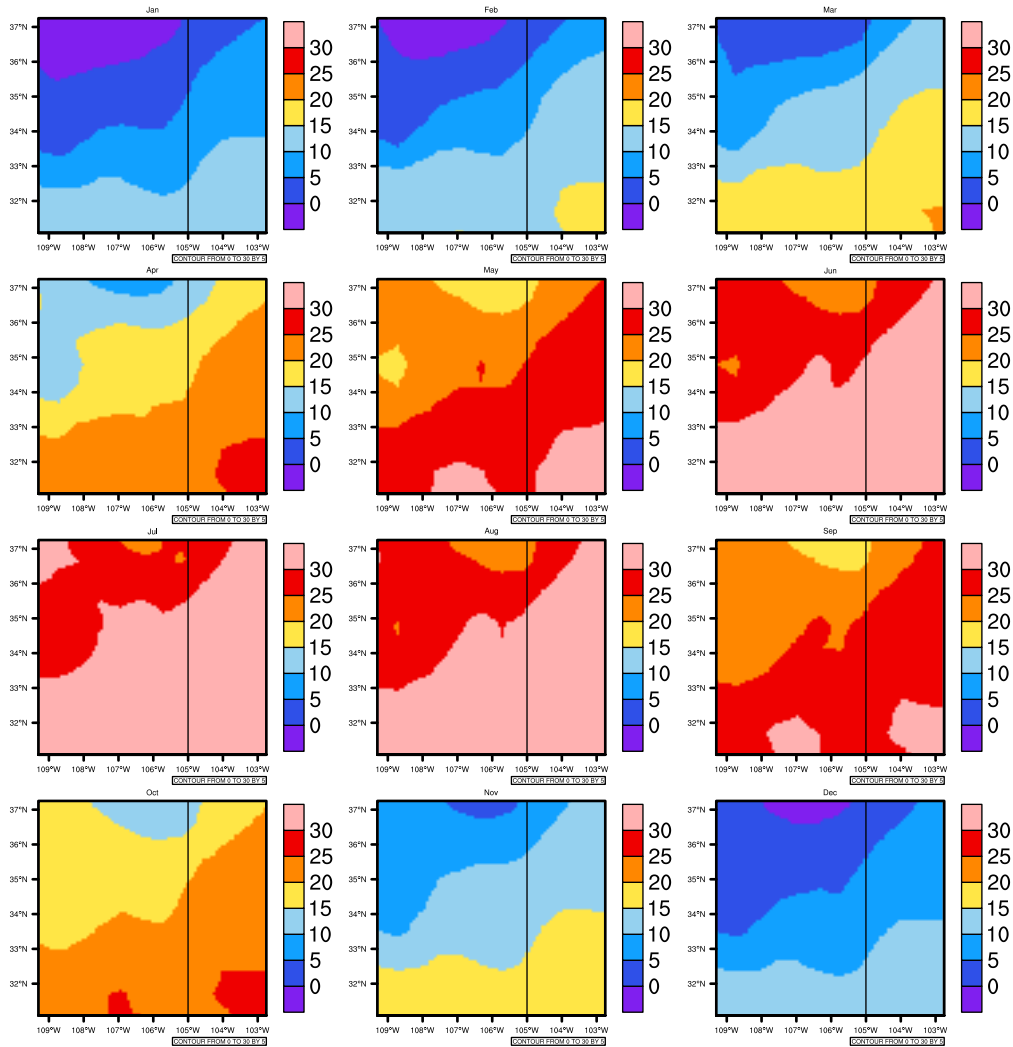

Monthly tasmx (c) In 1975-2005 MIROC4h historical - New Mexico

AgriMetSoft (2020). Climate Maps. Available on:
<https://agrimetsoft.com/maps>

Order a new map on <https://agrimetsoft.com/order>

[You can request maps from any dataset from the AgriMetSoft Team.](#)