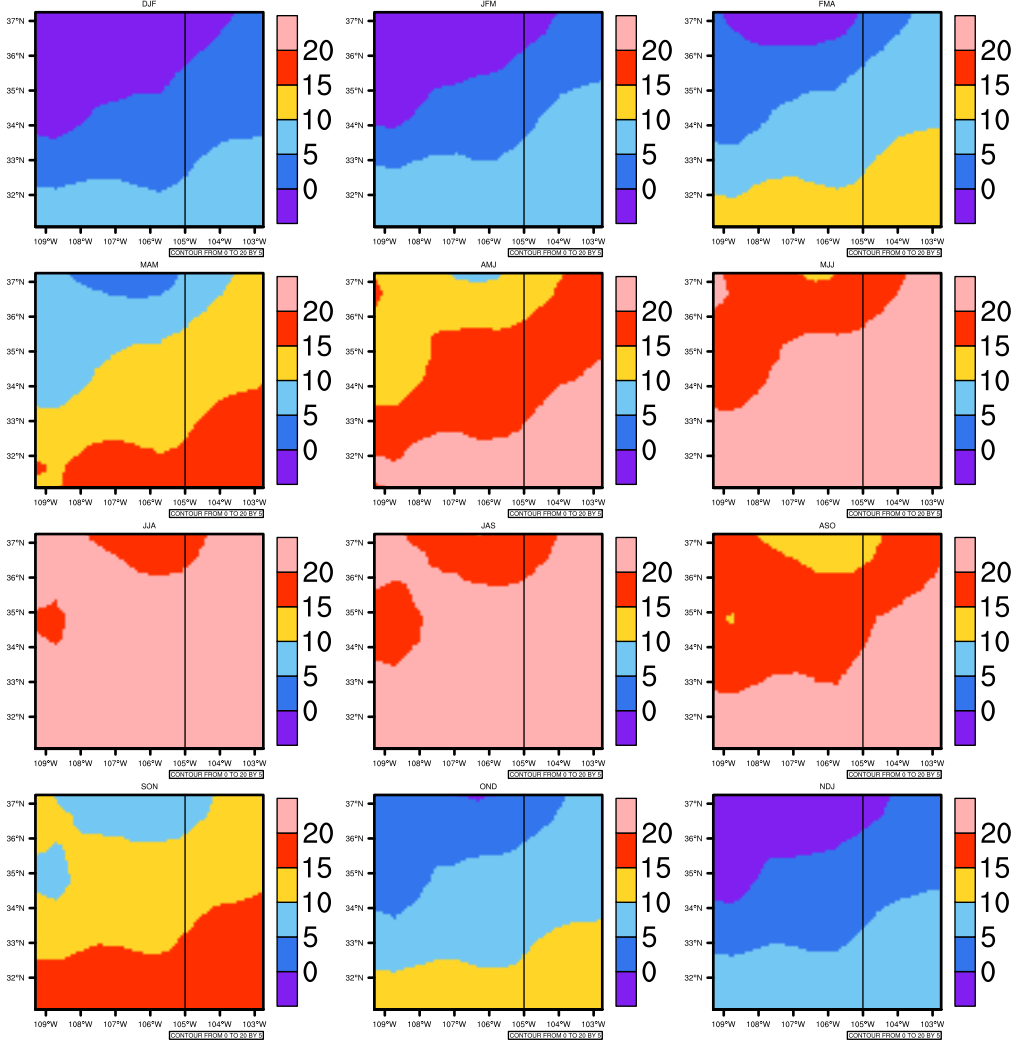

Seasonally tas (c) In 1975-2005 MIROC4h historical - New Mexico

AgriMetSoft (2020). Climate Maps. Available on:
<https://agrimetsoft.com/maps>

Order a new map on <https://agrimetsoft.com/order>

[You can request maps from any dataset from the AgriMetSoft Team.](#)