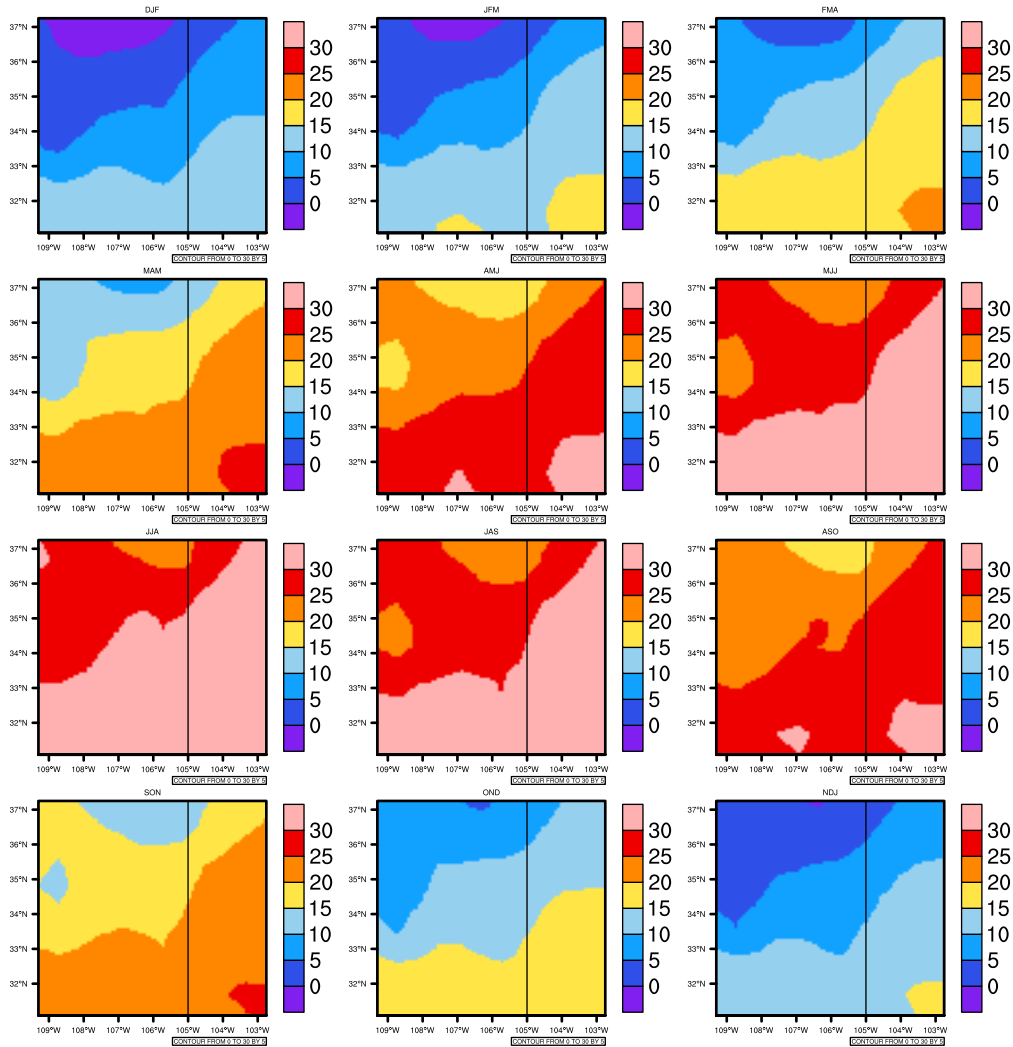

Seasonally tasmax (c) In 1975-2005 MIROC4h historical - New Mexico

AgriMetSoft (2020). Climate Maps. Available on:
<https://agrimetsoft.com/maps>

Order a new map on <https://agrimetsoft.com/order>