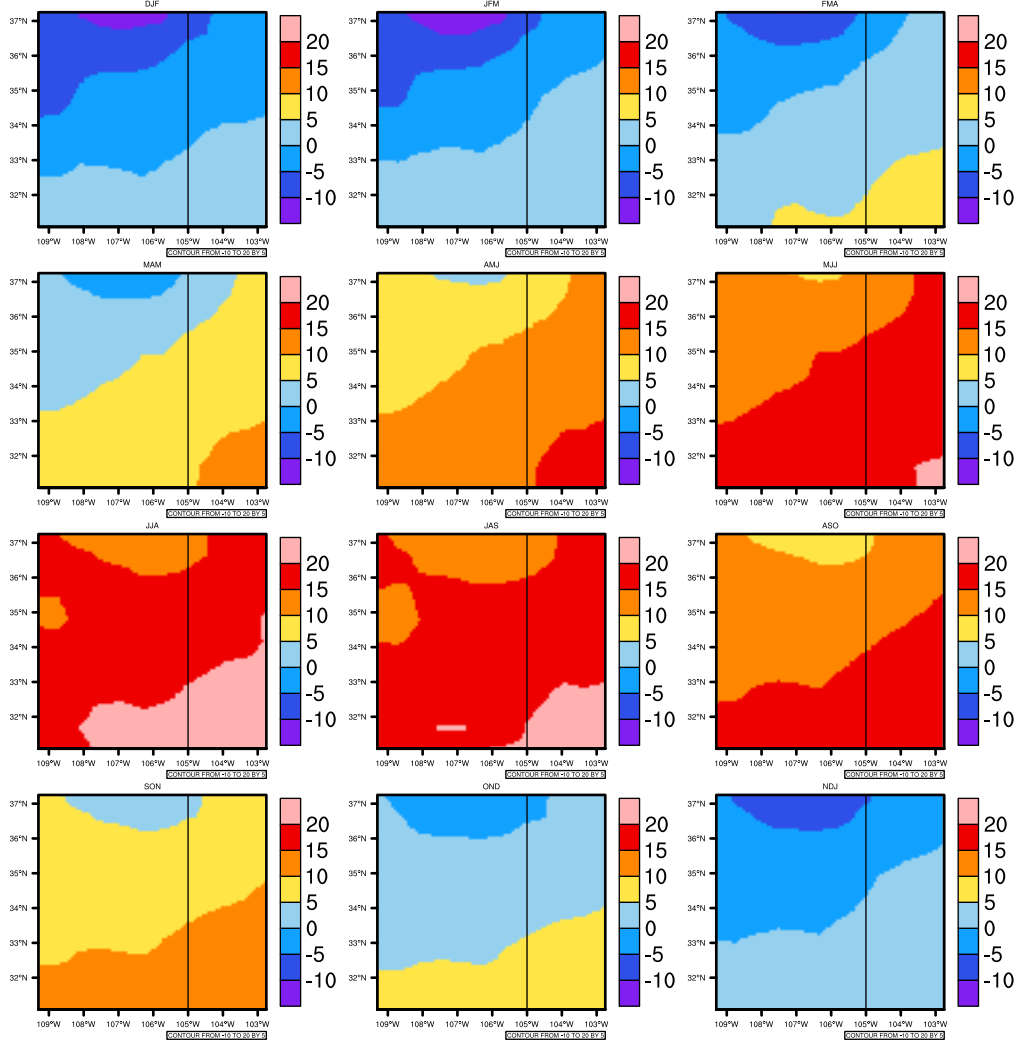

Seasonally tasmin (c) In 1975-2005 MIROC4h historical - New Mexico

AgriMetSoft (2020). Climate Maps. Available on:
<https://agrimetsoft.com/maps>

Order a new map on <https://agrimetsoft.com/order>

[You can request maps from any dataset from the AgriMetSoft Team.](#)