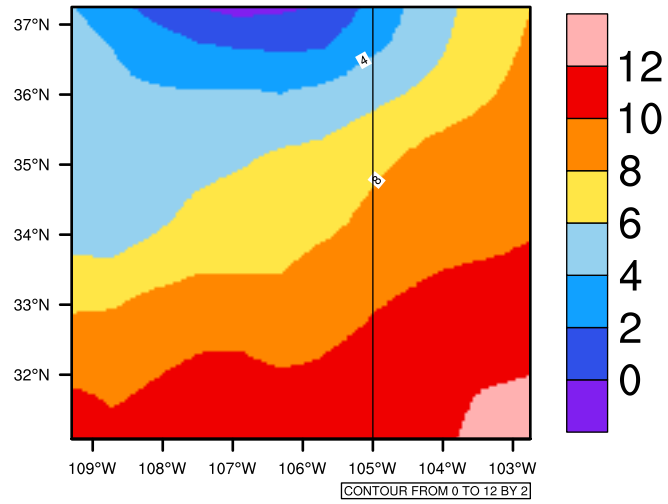

Yearly tasmin (c) In 1975-2005 MIROC4h historical - New Mexico

[You can request maps from any dataset from the AgriMetSoft Team.](#)