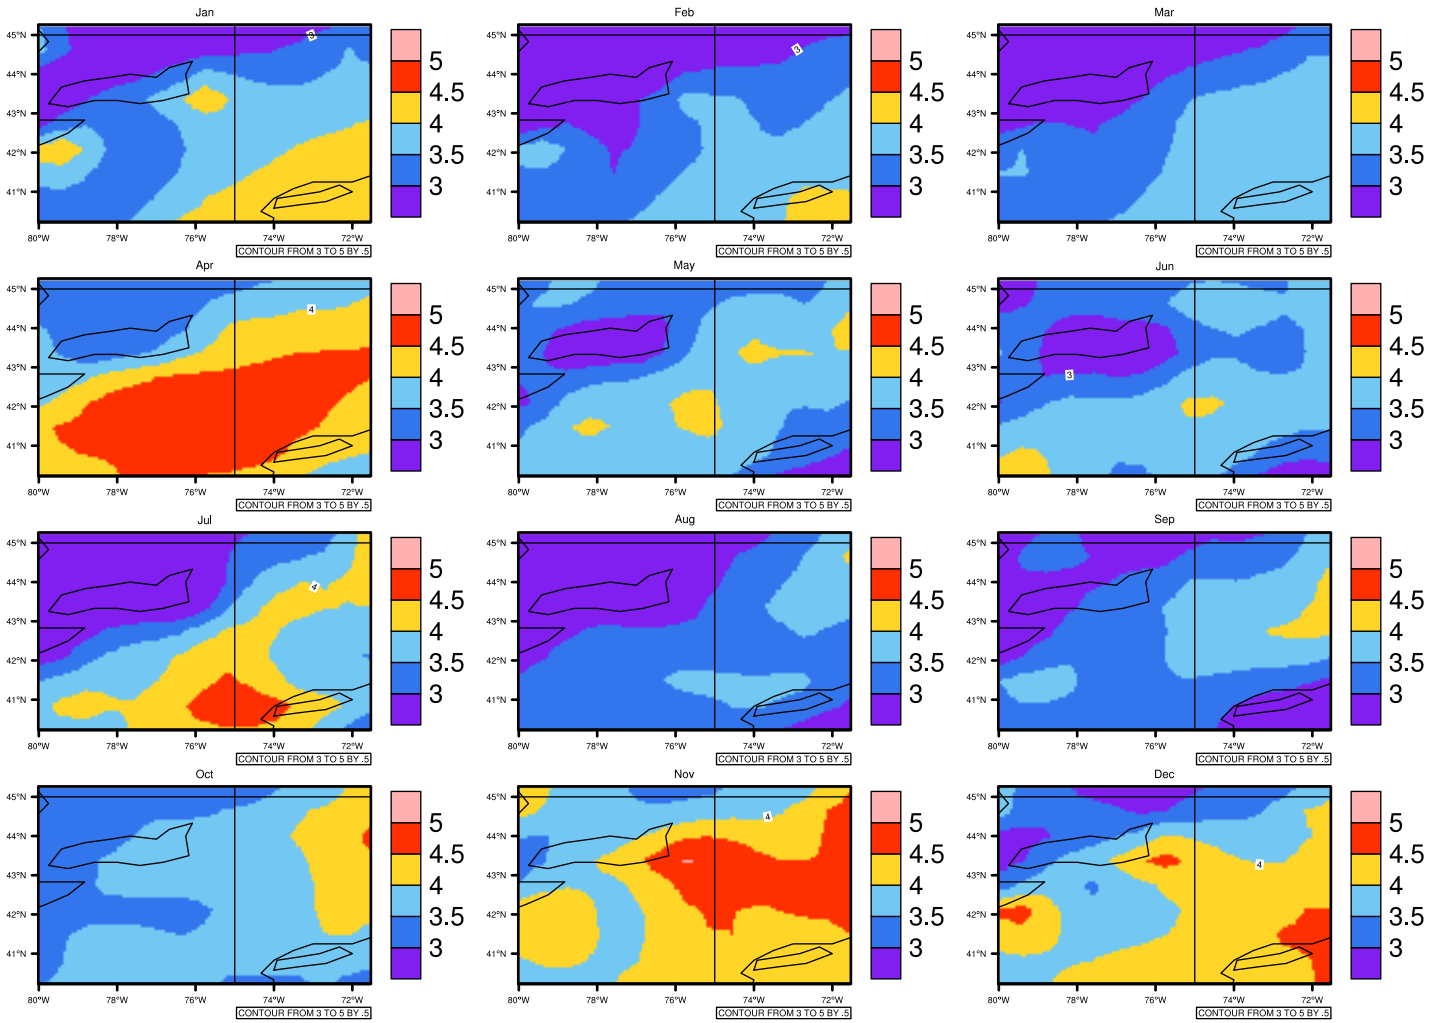

Monthly pr (mm/day) In 1975-2005 MIROC4h historical - New York

AgriMetSoft (2020). Climate Maps. Available on:
<https://agrimetsoft.com/maps>

[|Order a new map on https://agrimetsoft.com/order](https://agrimetsoft.com/order)