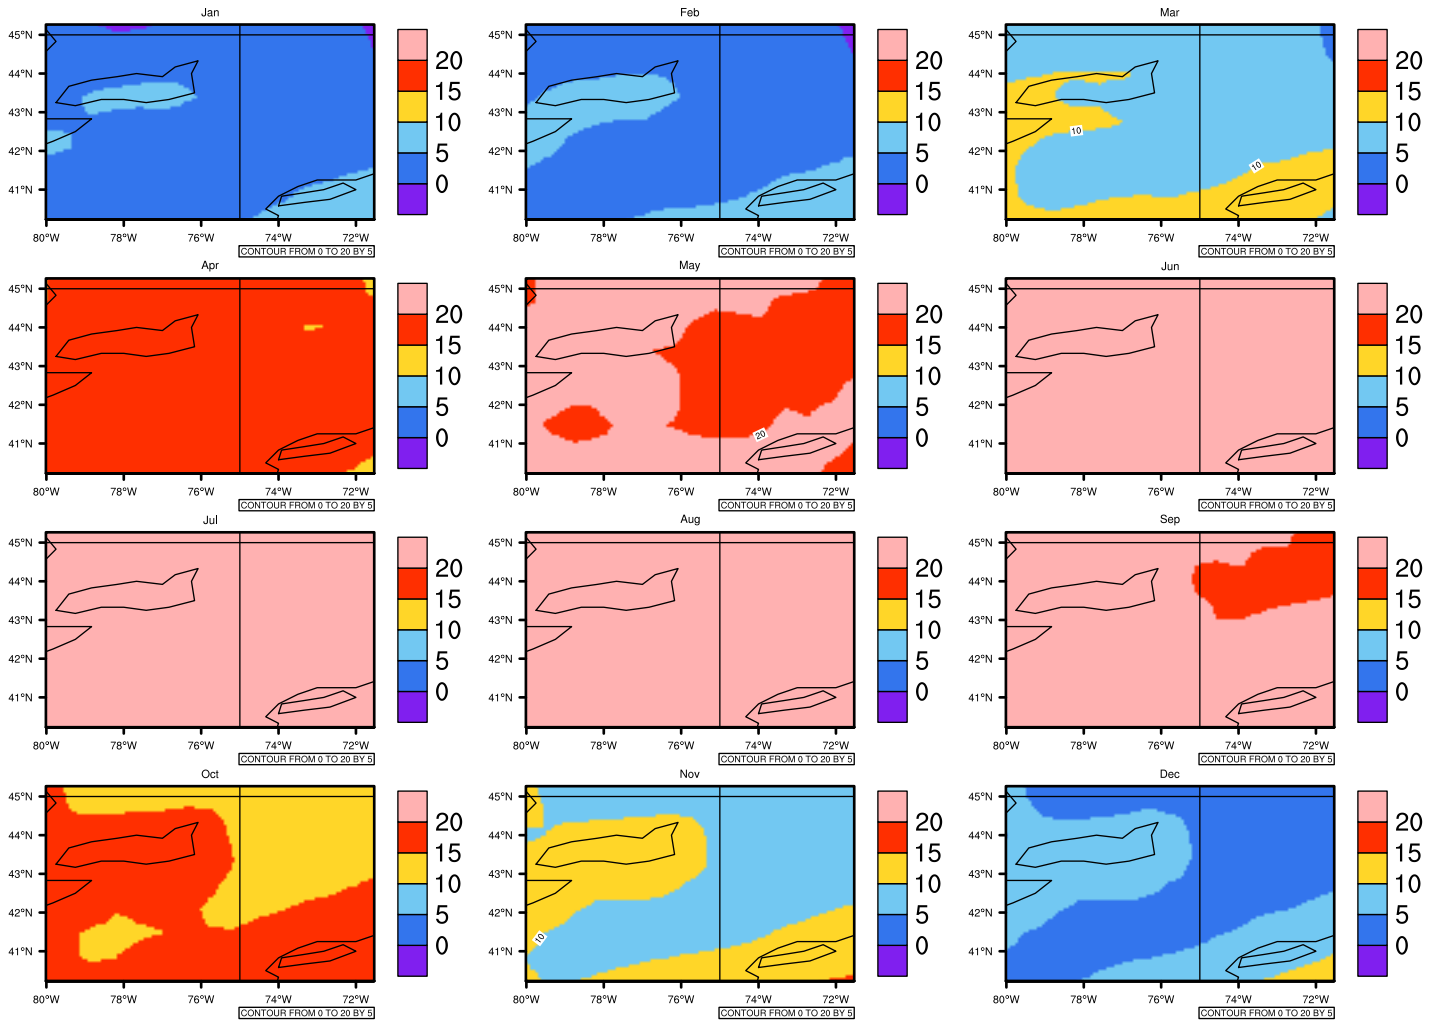

## Monthly tasmax (c) In 2020-2029 MIROC4h RCP45 - New York

AgriMetSoft (2020). Climate Maps. Available on:  
<https://agrimetsoft.com/maps>

Order a new map on <https://agrimetsoft.com/order>

[You can request maps from any dataset from the AgriMetSoft Team.](#)