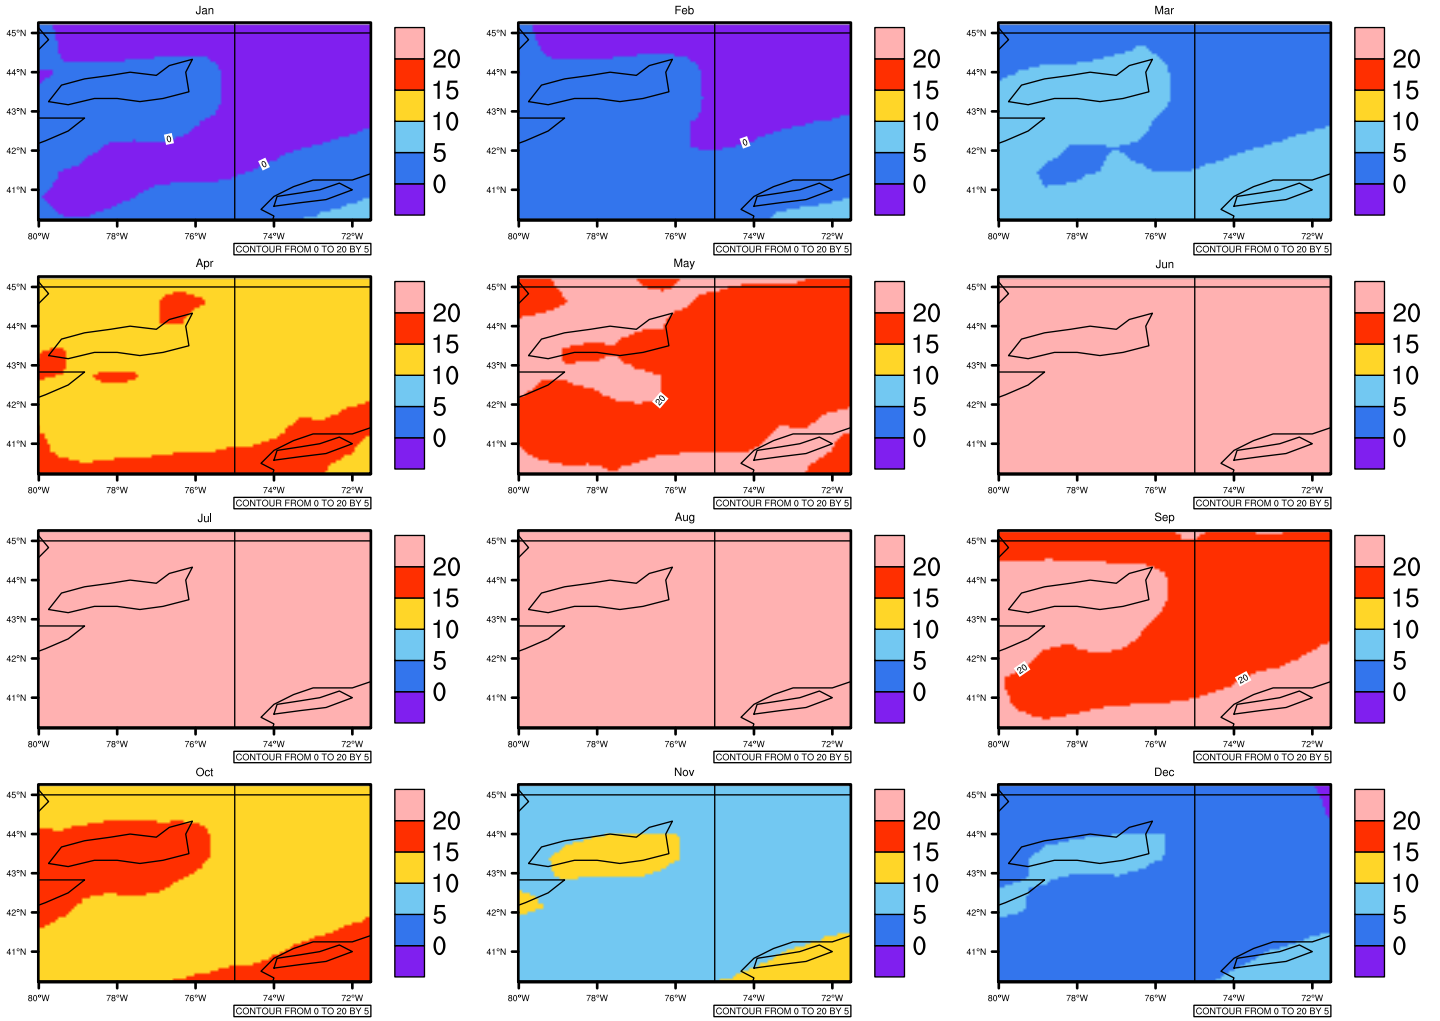

Monthly tasmax (c) In 1975-2005 MIROC4h historical - New York

AgriMetSoft (2020). Climate Maps. Available on:
<https://agrimetsoft.com/maps>

|Order a new map on <https://agrimetsoft.com/order>

[You can request maps from any dataset from the AgriMetSoft Team.](#)