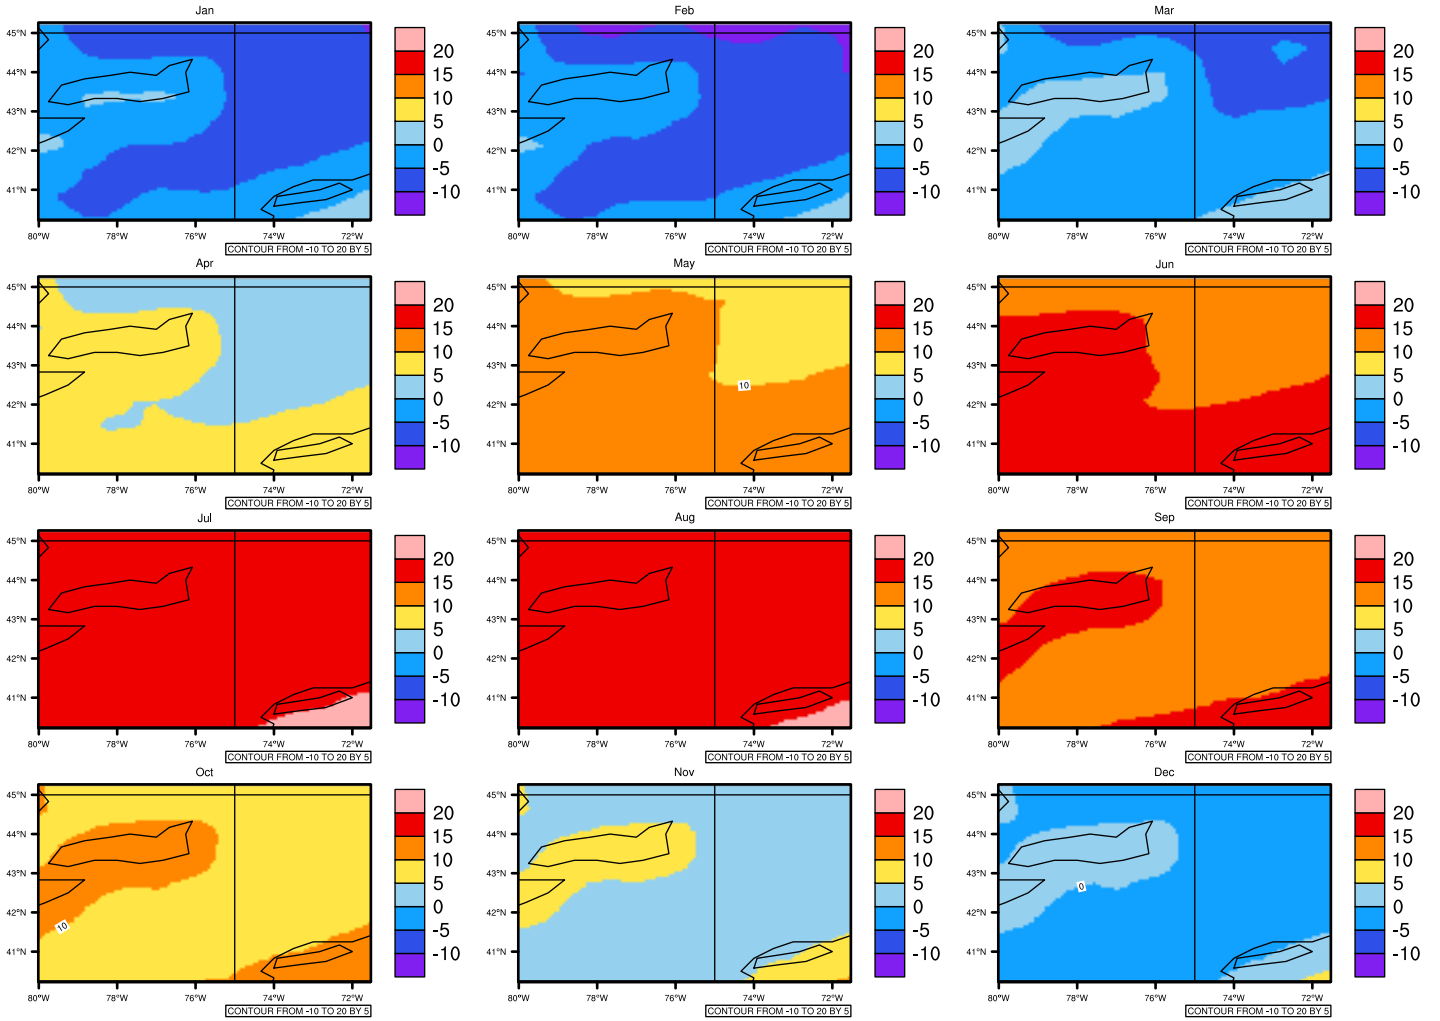

## Monthly tasmin (c) In 1975-2005 MIROC4h historical - New York

AgriMetSoft (2020). Climate Maps. Available on:  
<https://agrimetsoft.com/maps>

|Order a new map on <https://agrimetsoft.com/order>

[You can request maps from any dataset from the AgriMetSoft Team.](#)