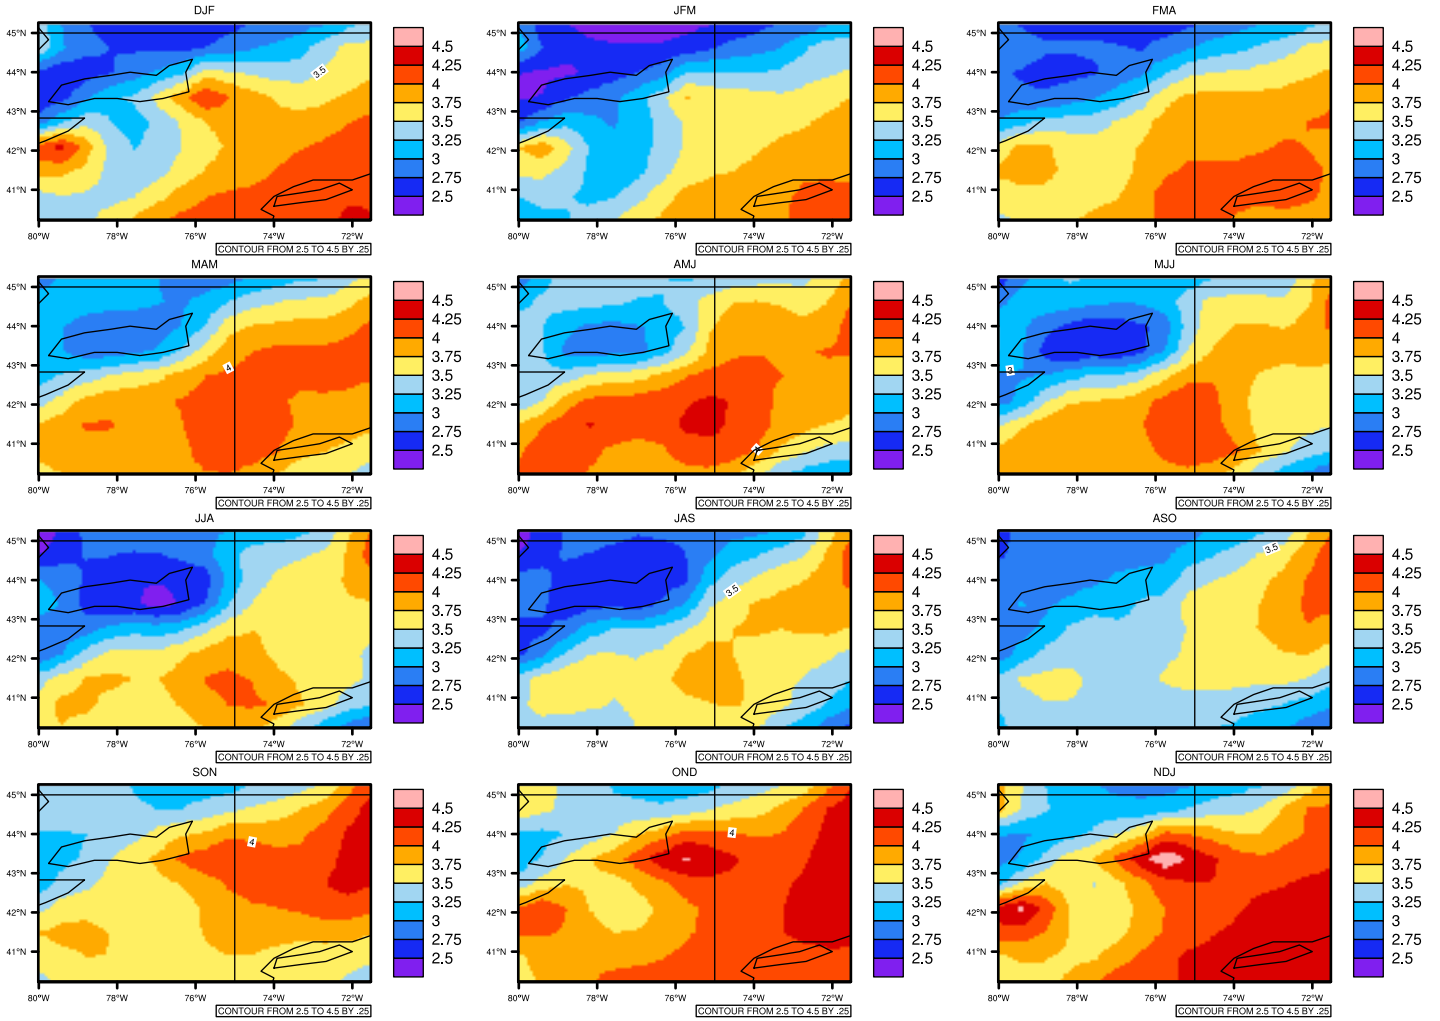

## Seasonally pr (mm/day) In 1975-2005 MIROC4h historical - New York

AgriMetSoft (2020). Climate Maps. Available on:  
<https://agrimetsoft.com/maps>

|Order a new map on <https://agrimetsoft.com/order>

[You can request maps from any dataset from the AgriMetSoft Team.](#)