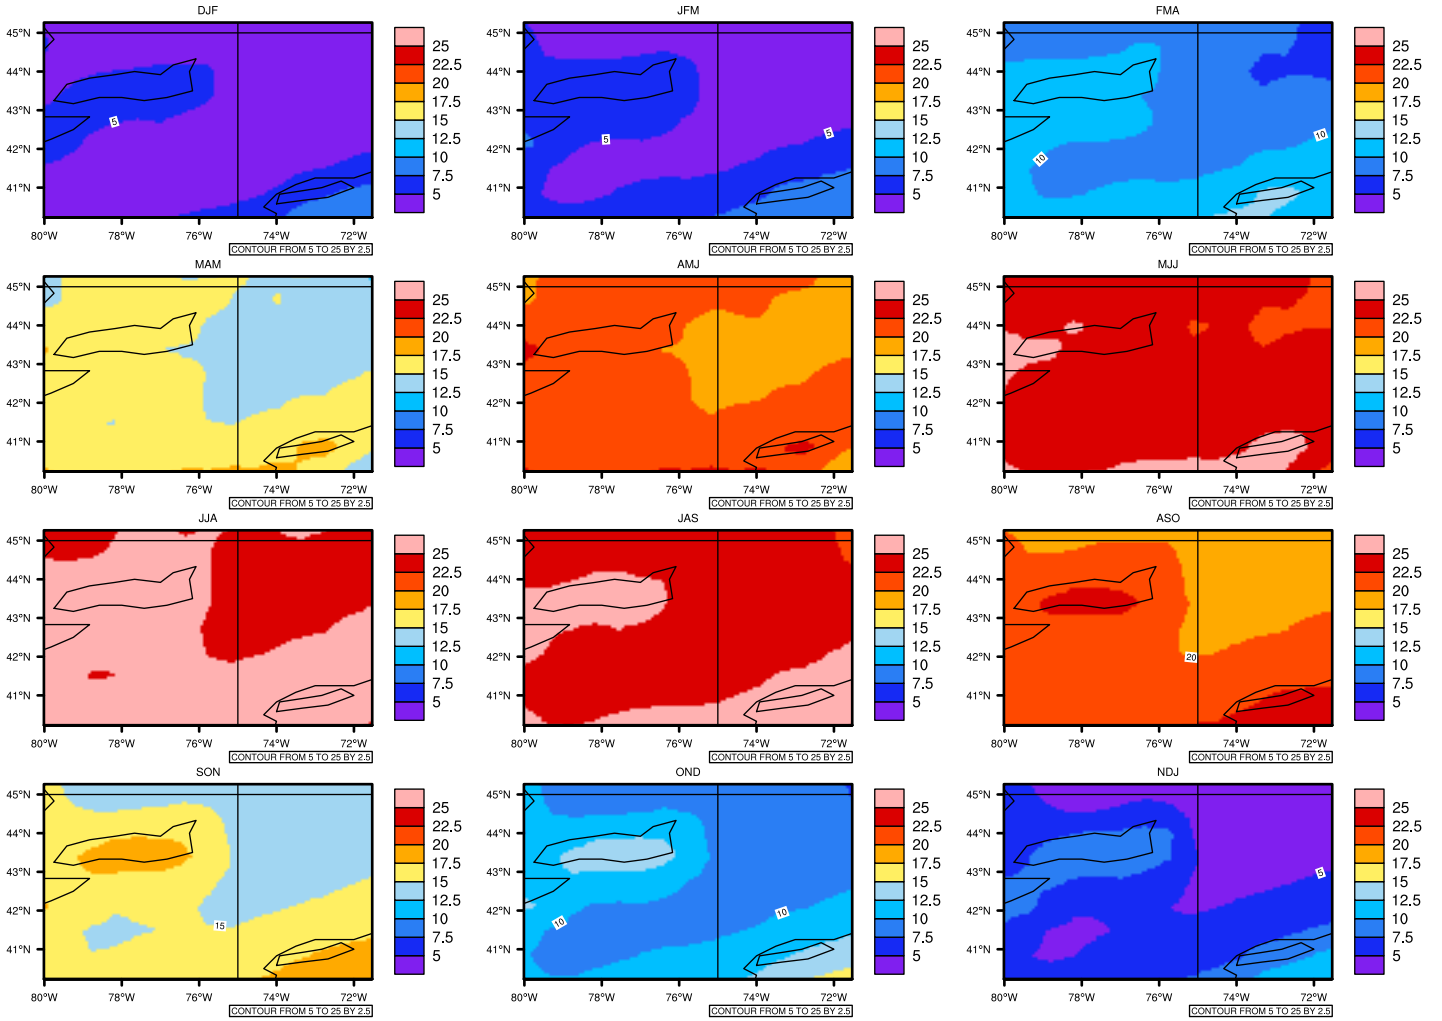

Seasonally tasmax (c) In 2020-2029 MIROC4h RCP45 - New York

AgriMetSoft (2020). Climate Maps. Available on:
<https://agrimetsoft.com/maps>

Order a new map on <https://agrimetsoft.com/order>