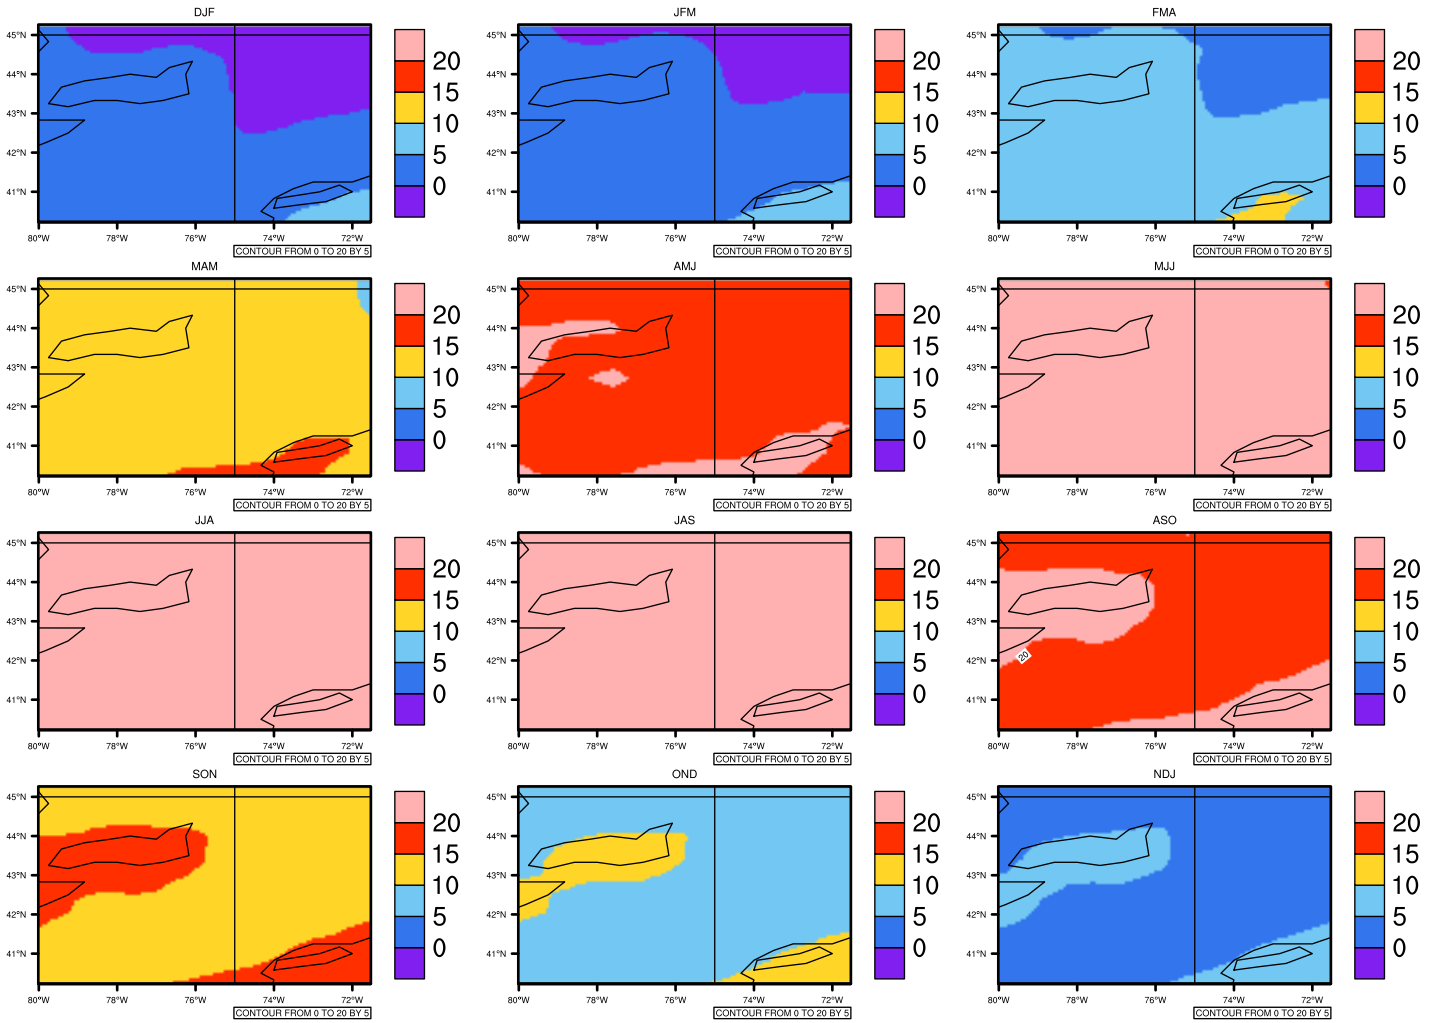

Seasonally tasmx (c) In 1975-2005 MIROC4h historical - New York

AgriMetSoft (2020). Climate Maps. Available on:
<https://agrimetsoft.com/maps>

|Order a new map on <https://agrimetsoft.com/order>