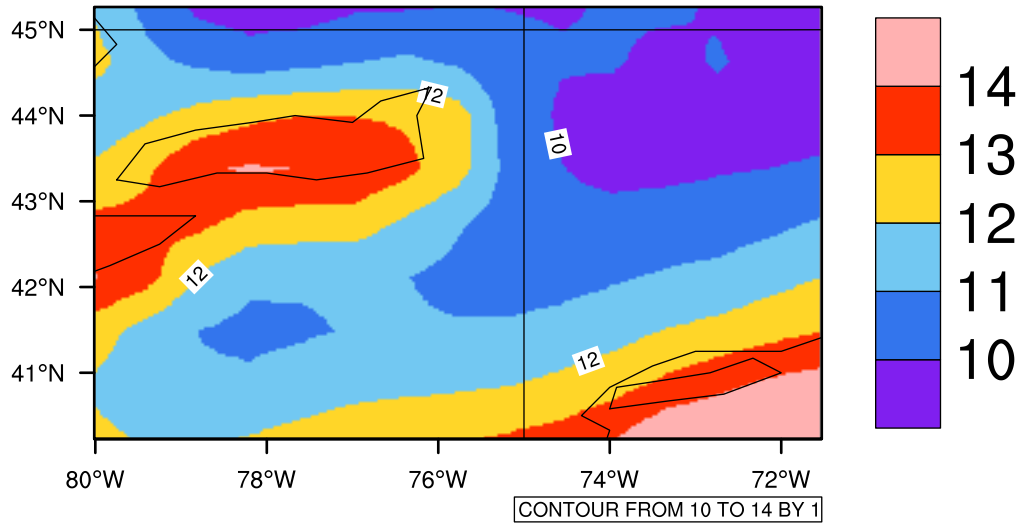

Yearly tas (c) In 2020-2029 MIROC4h RCP45 - New York

[You can request maps from any dataset from the AgriMetSoft Team.](#)