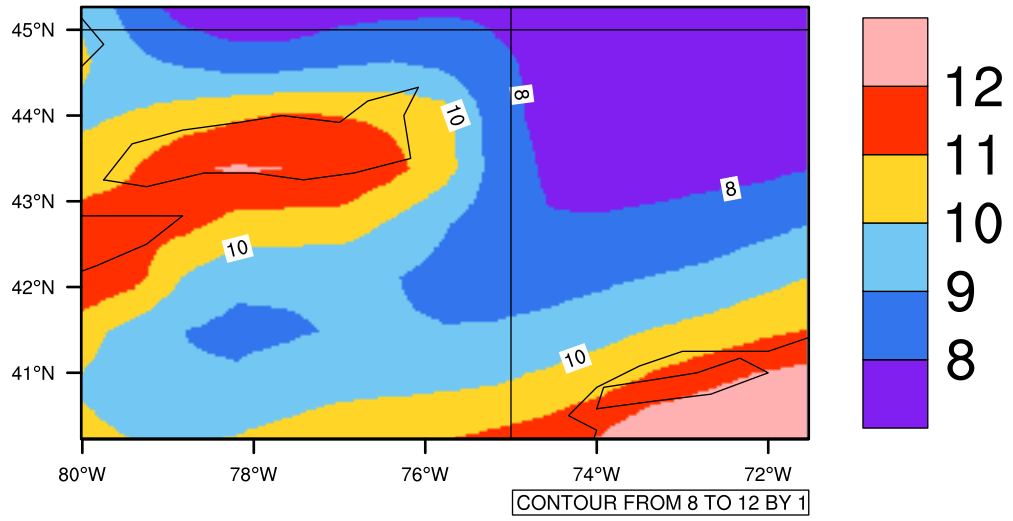

Yearly tas (c) In 1975-2005 MIROC4h historical - New York

[You can request maps from any dataset from the AgriMetSoft Team.](#)