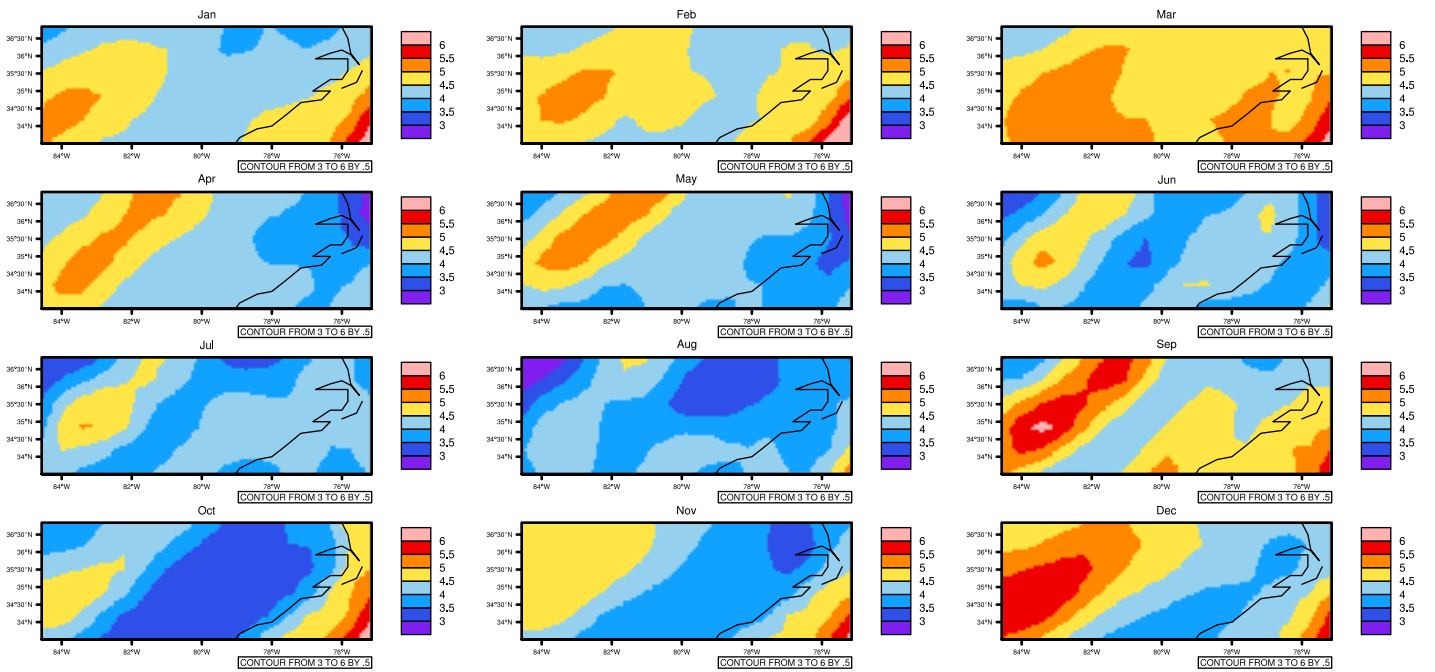

Monthly pr (mm/day) In 1975-2005 MIROC4h historical - North Carolina

[Order a new map on <https://agrimetsoft.com/order>