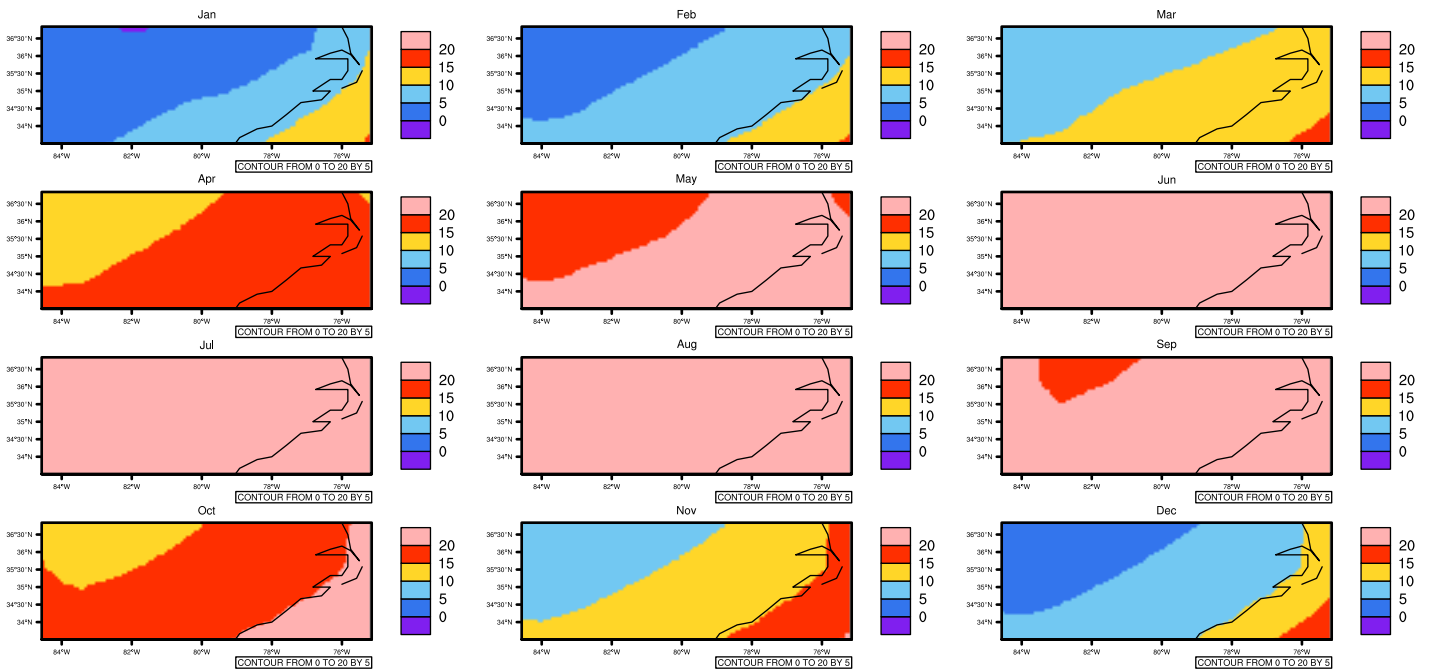

Monthly tas (c) In 1975-2005 MIROC4h historical - North Carolina