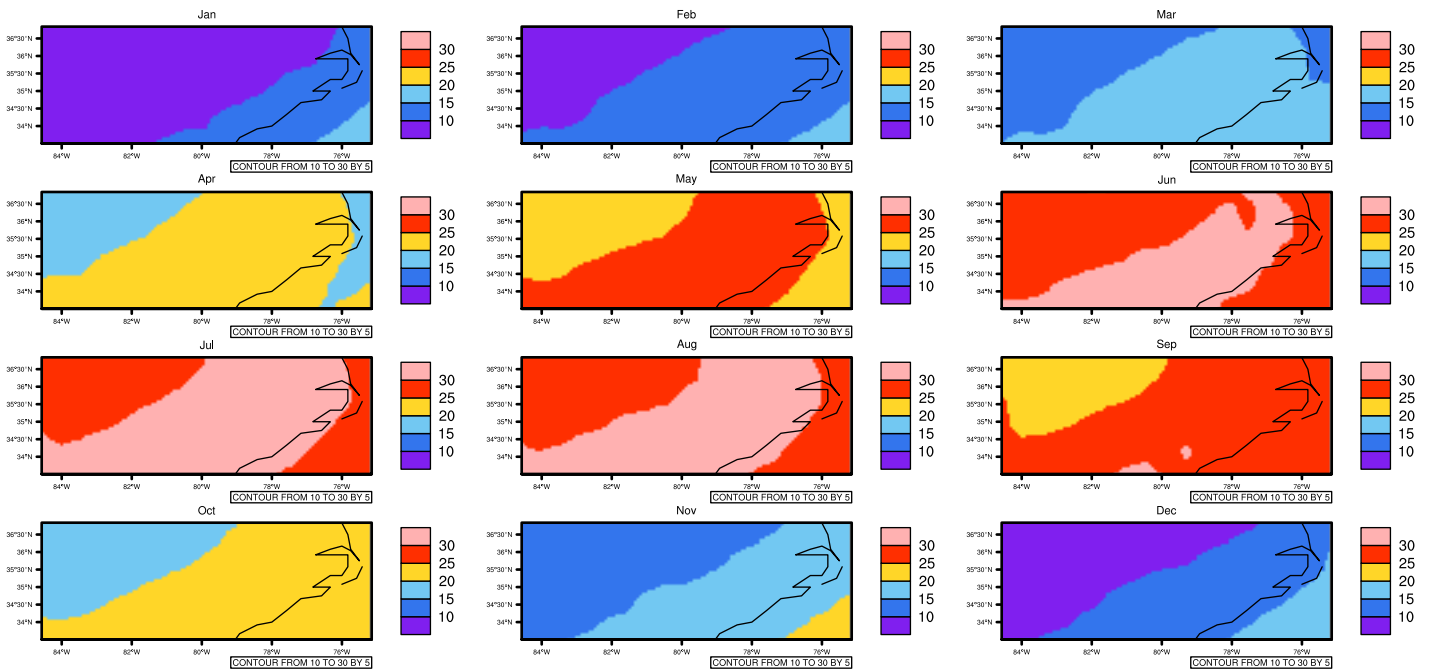

Monthly tasmax (c) In 1975-2005 MIROC4h historical - North Carolina

[Order a new map on <https://agrimetsoft.com/order>