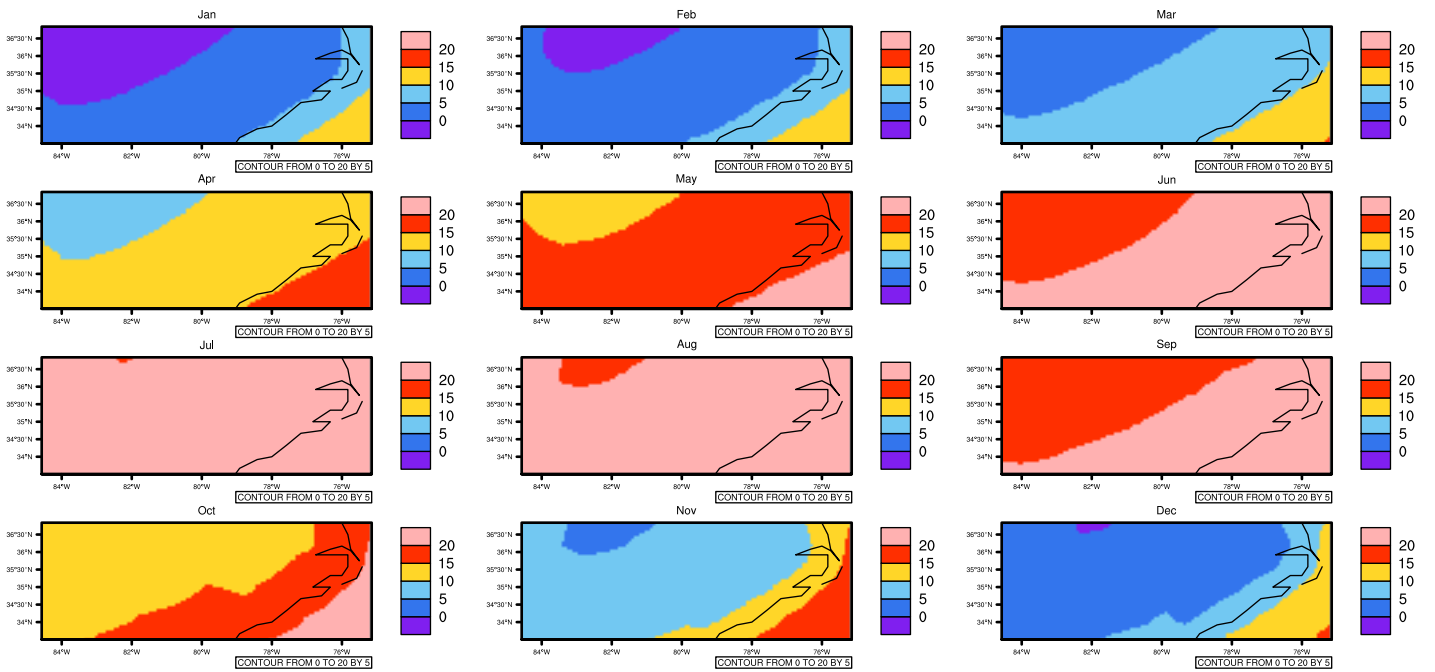

Monthly tasmin (c) In 1975-2005 MIROC4h historical - North Carolina