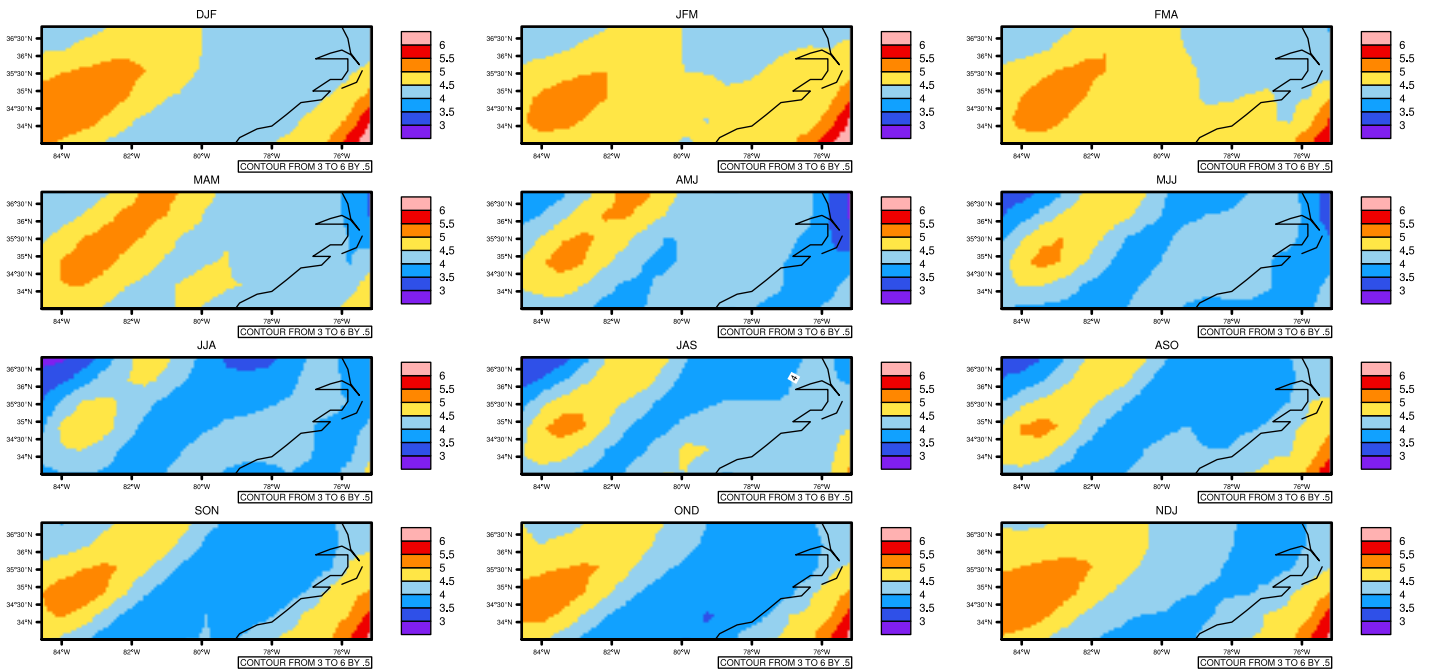

Seasonally pr (mm/day) In 1975-2005 MIROC4h historical - North Carolina

[Order a new map on <https://agrimetsoft.com/order>