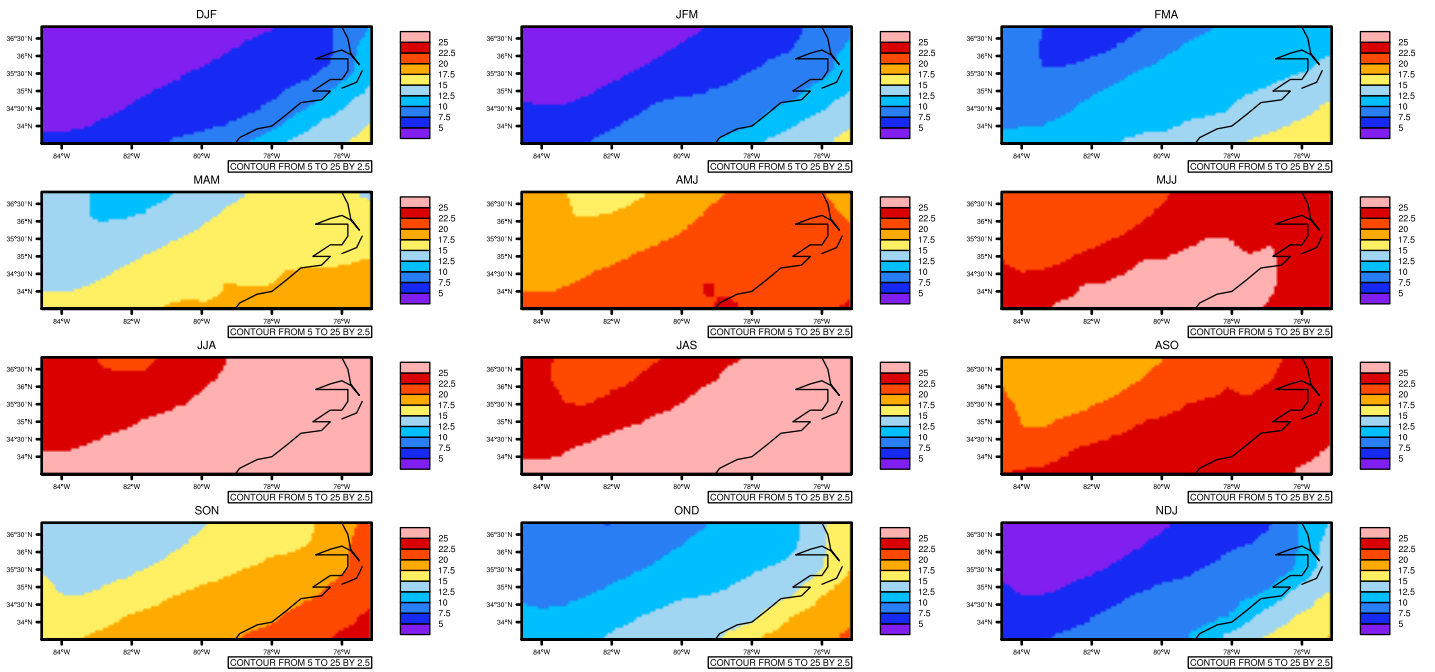

Seasonally tas (c) In 1975-2005 MIROC4h historical - North Carolina