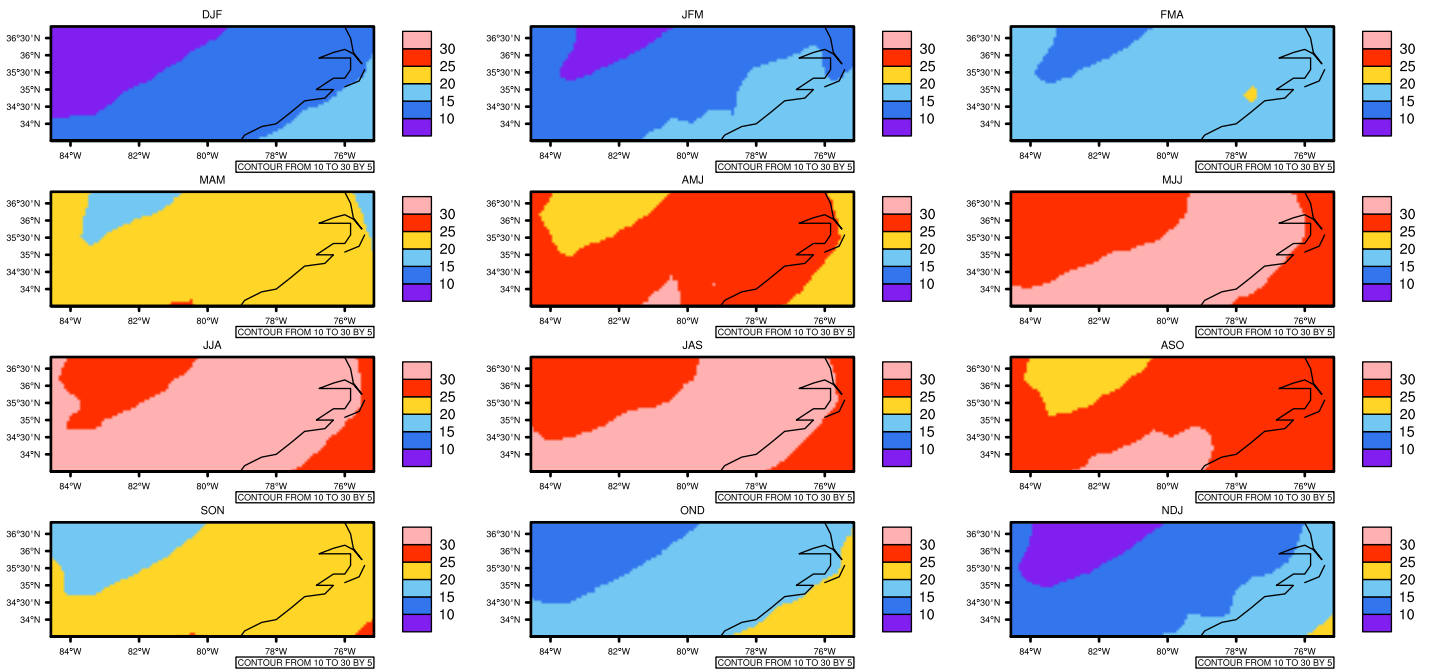

Seasonally tasmax (c) In 2020-2029 MIROC4h RCP45 - North Carolina