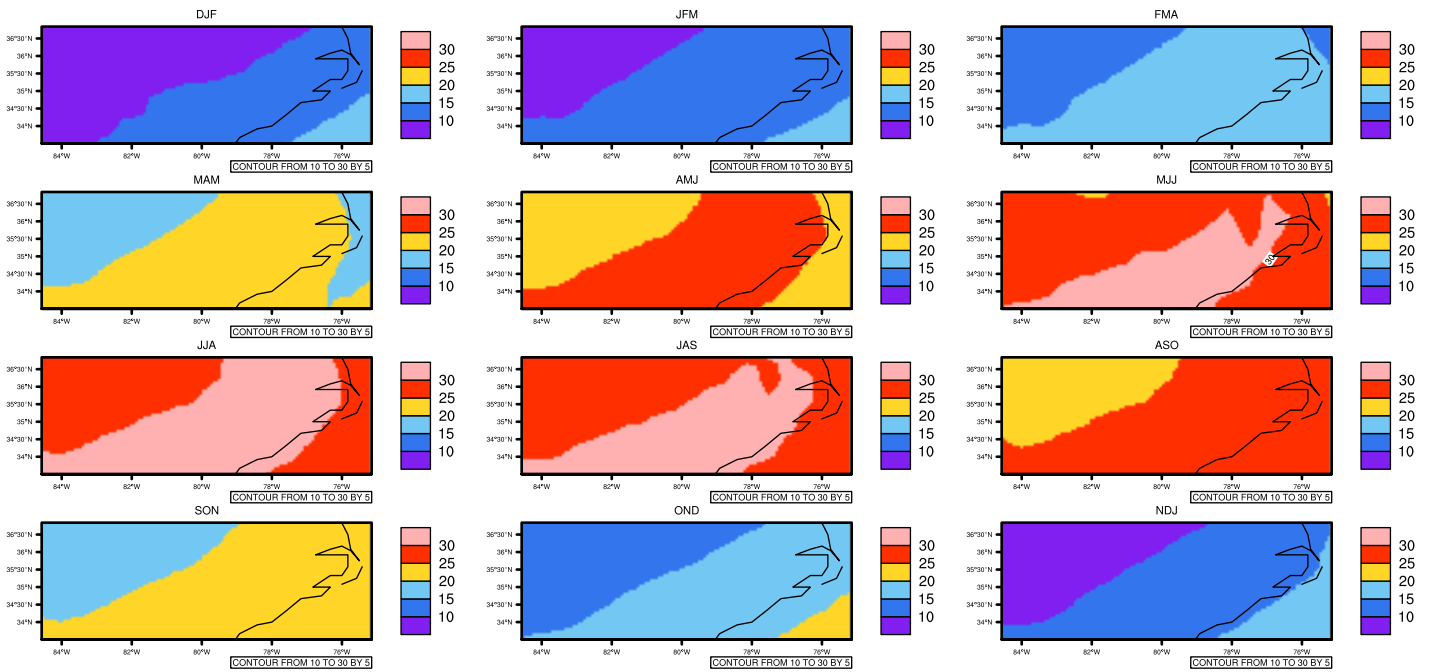

Seasonally tasmx (c) In 1975-2005 MIROC4h historical - North Carolina