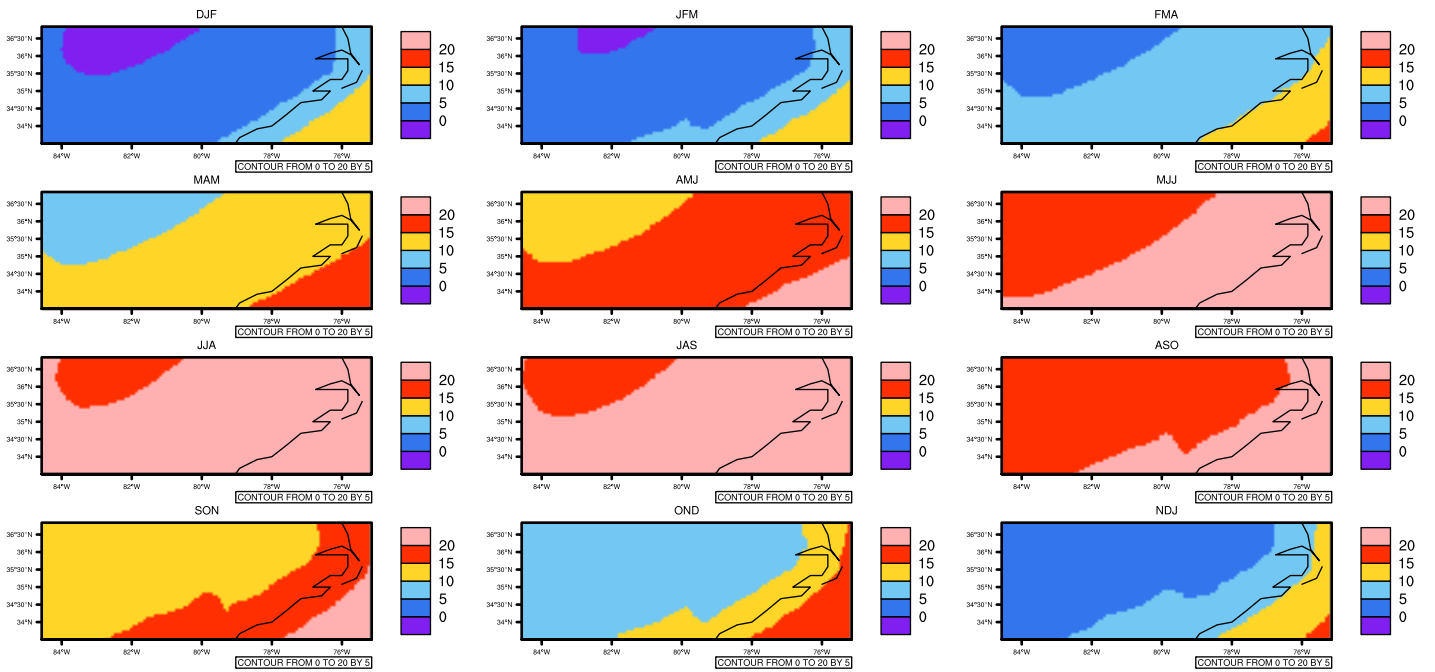

Seasonally tasmin (c) In 1975-2005 MIROC4h historical - North Carolina

[Order a new map on <https://agrimetsoft.com/order>