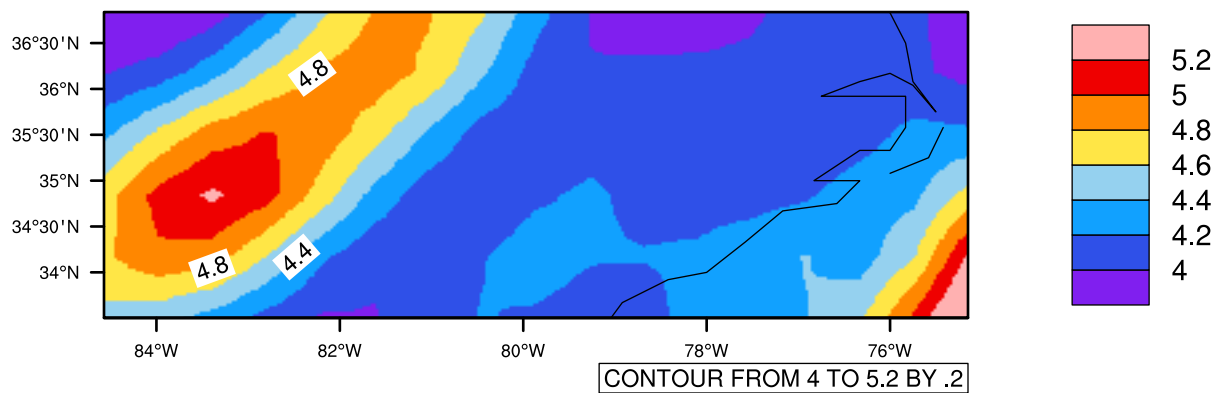

Yearly pr (mm/day) In 1975-2005 MIROC4h historical - North Carolina

[You can request maps from any dataset from the AgriMetSoft Team.](#)