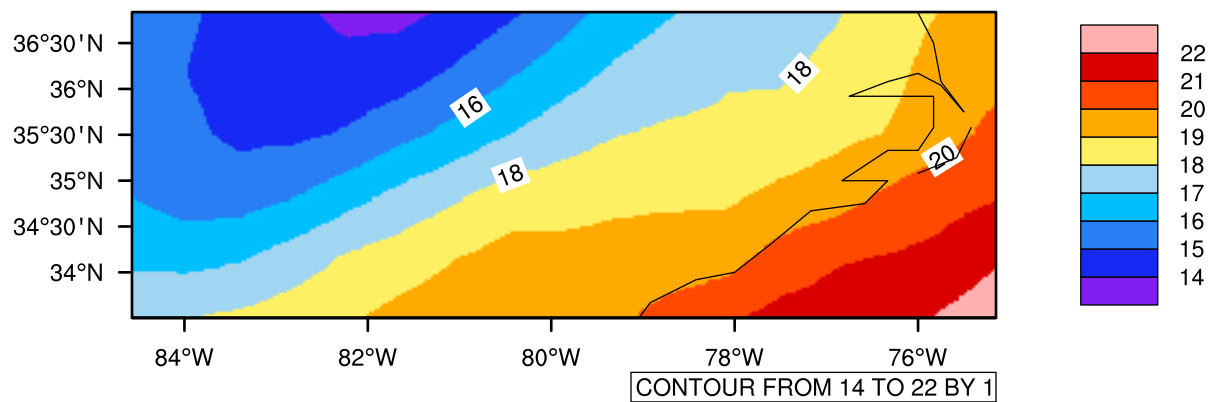

Yearly tas (c) In 2020-2029 MIROC4h RCP45 - North Carolina

[You can request maps from any dataset from the AgriMetSoft Team.](#)