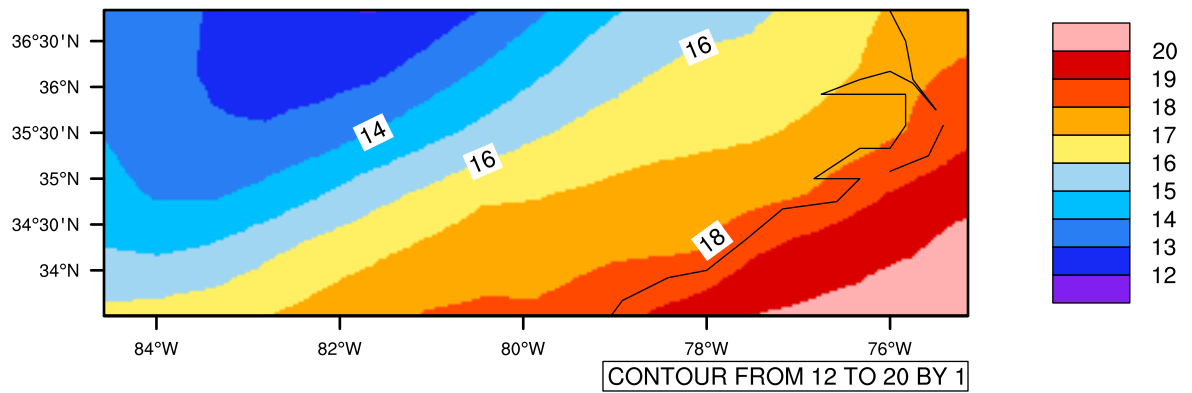

Yearly tas (c) In 1975-2005 MIROC4h historical - North Carolina

[You can request maps from any dataset from the AgriMetSoft Team.](#)