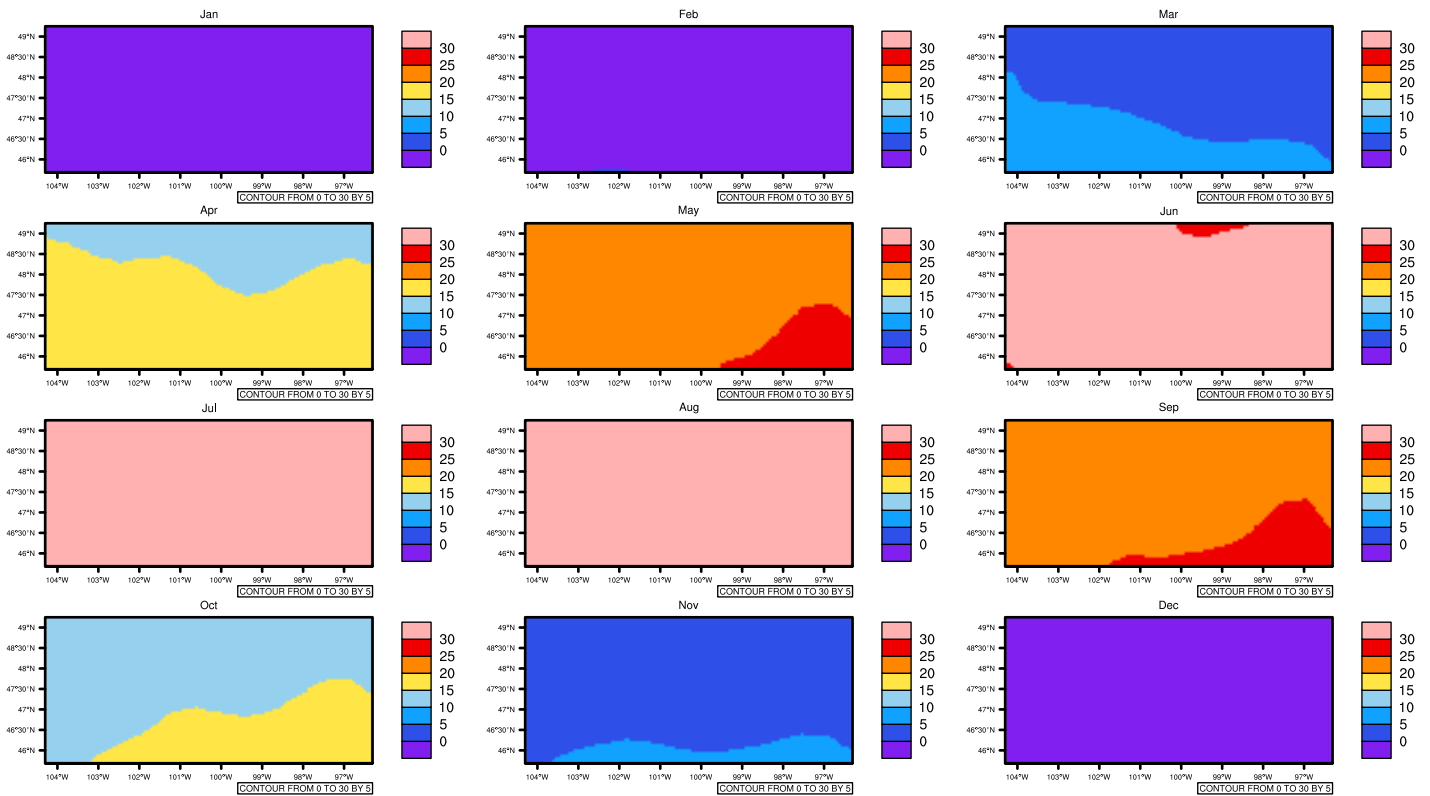

Monthly tasmax (c) In 1975-2005 MIROC4h historical - North Dakota