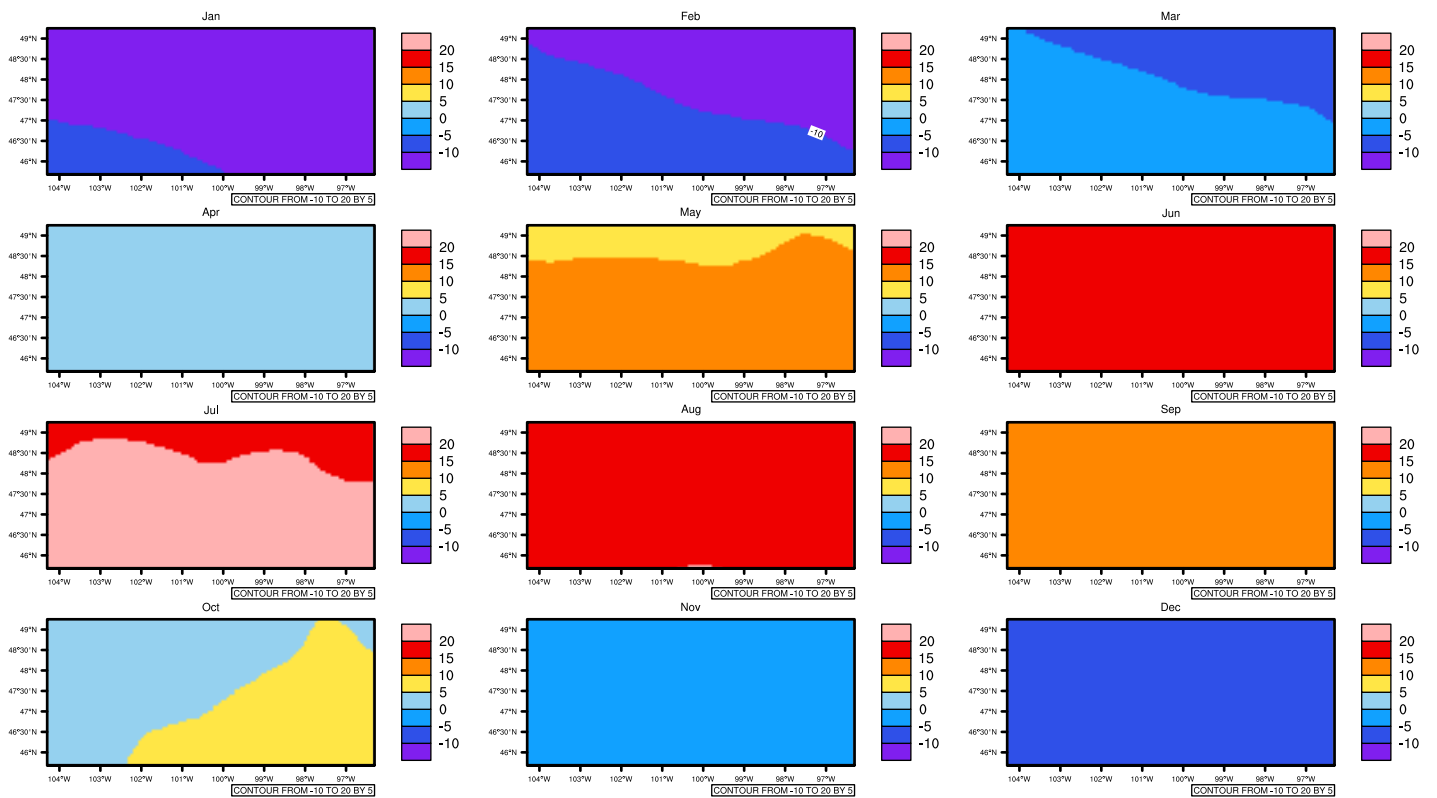

Monthly tasmin (c) In 1975-2005 MIROC4h historical - North Dakota

Order a new map on <https://agrimetsoft.com/order>