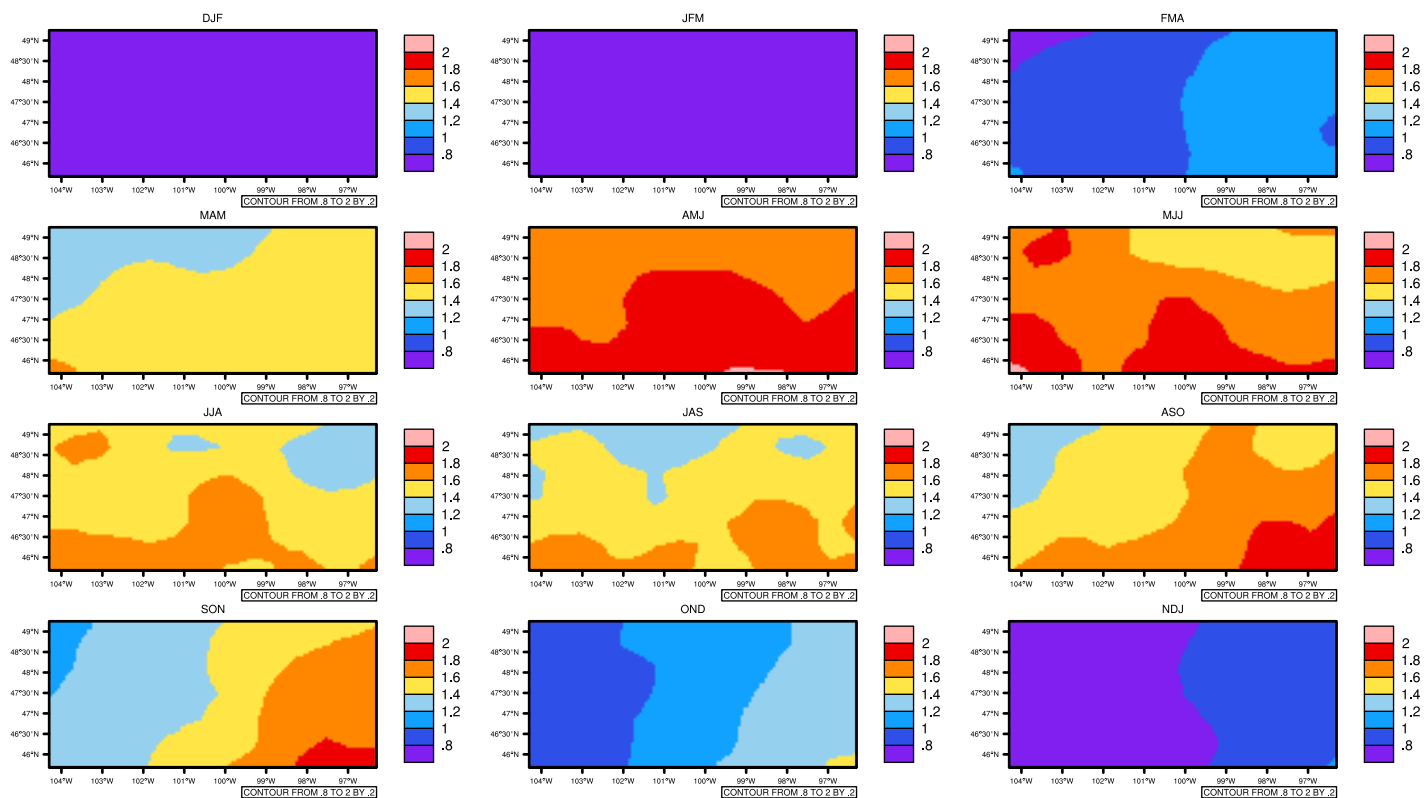

Seasonally pr (mm/day) In 1975-2005 MIROC4h historical - North Dakota