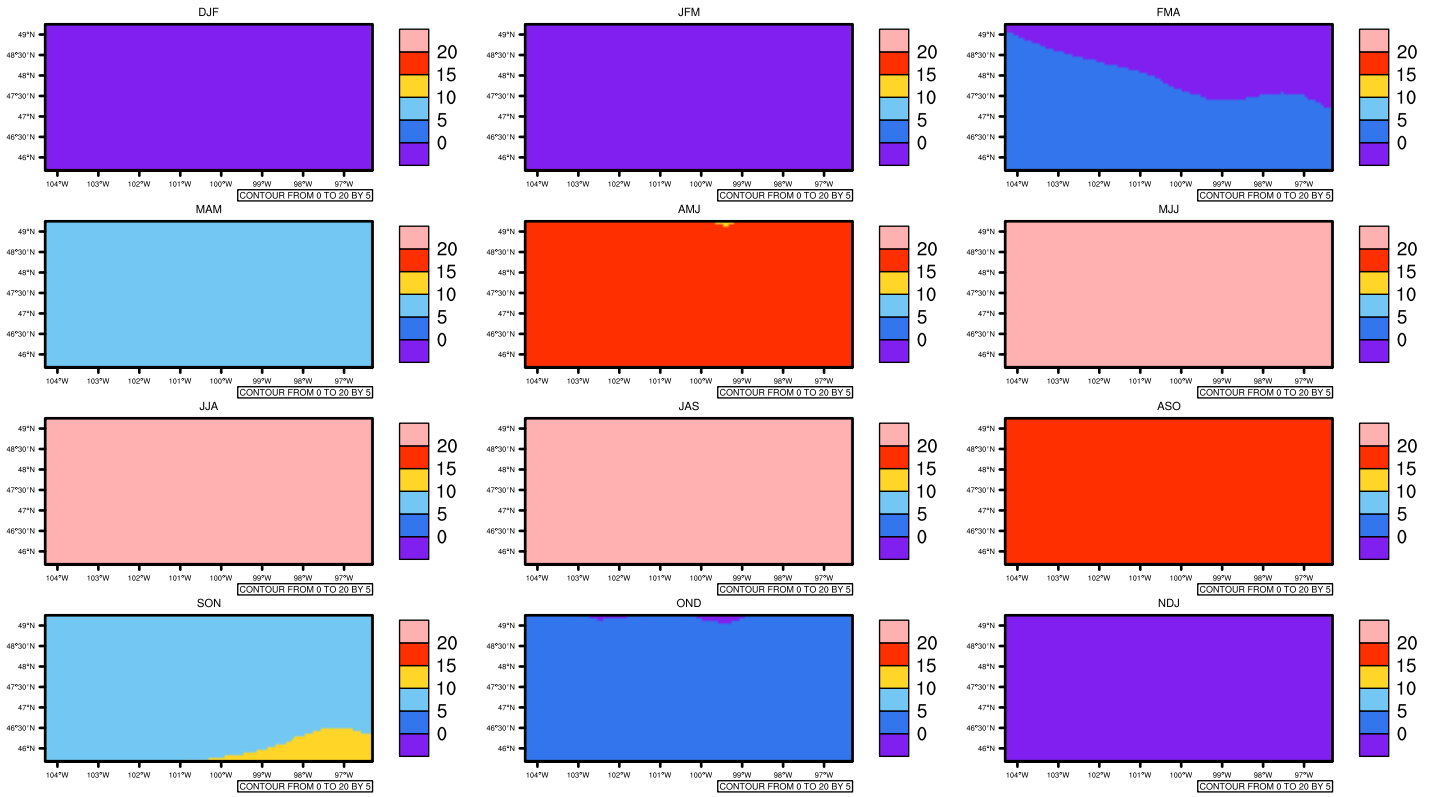

Seasonally tas (c) In 1975-2005 MIROC4h historical - North Dakota