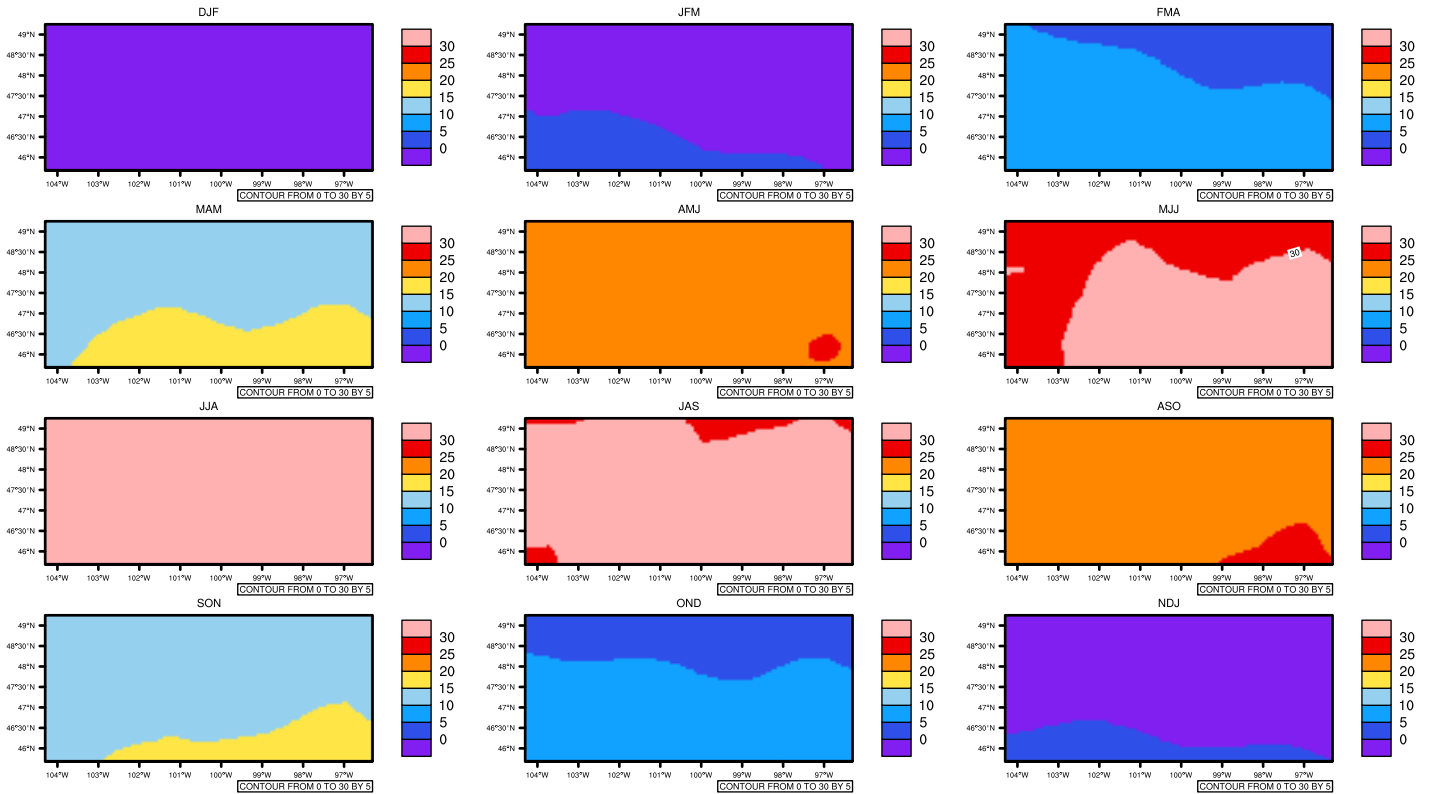

Seasonally tasmax (c) In 1975-2005 MIROC4h historical - North Dakota