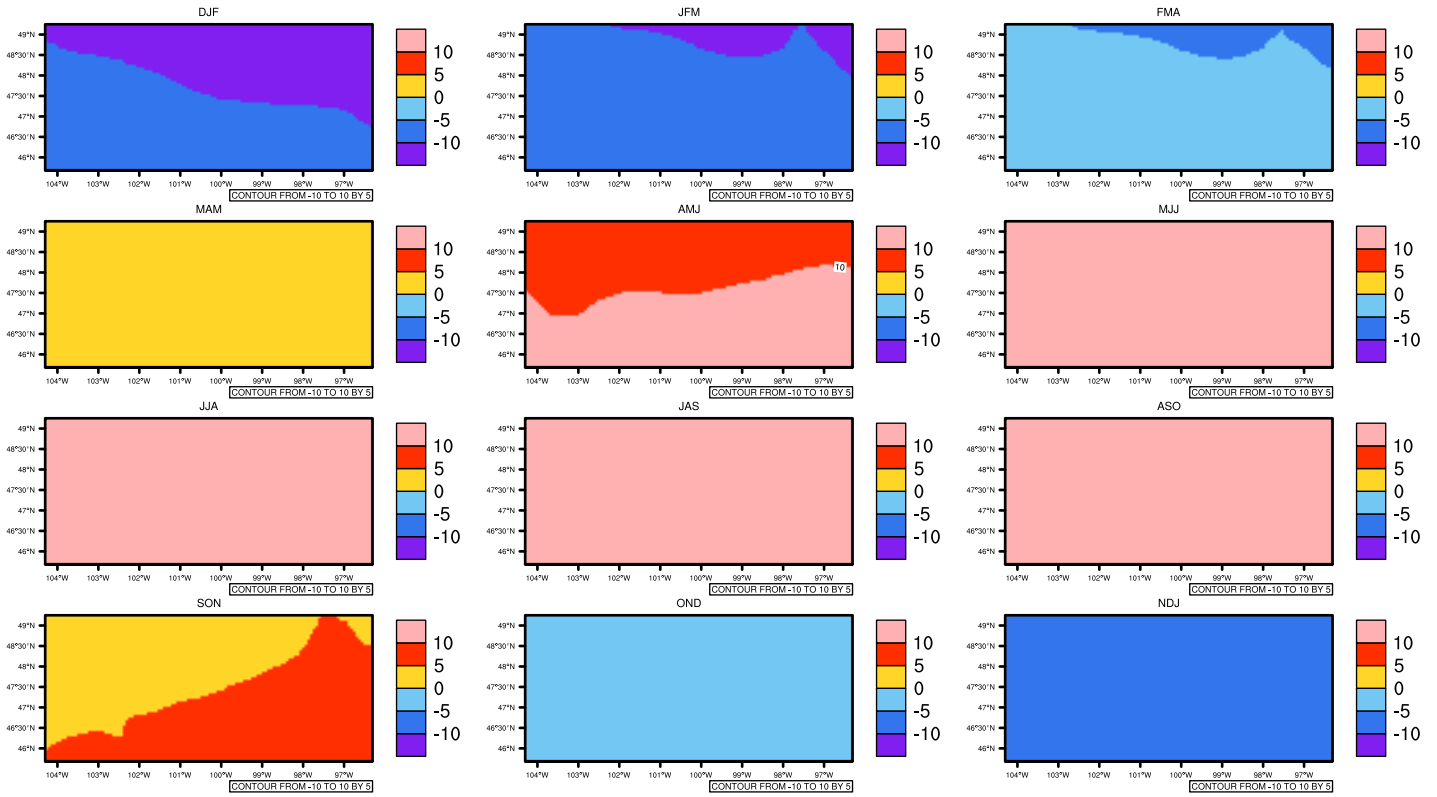

Seasonally tasmin (c) In 1975-2005 MIROC4h historical - North Dakota