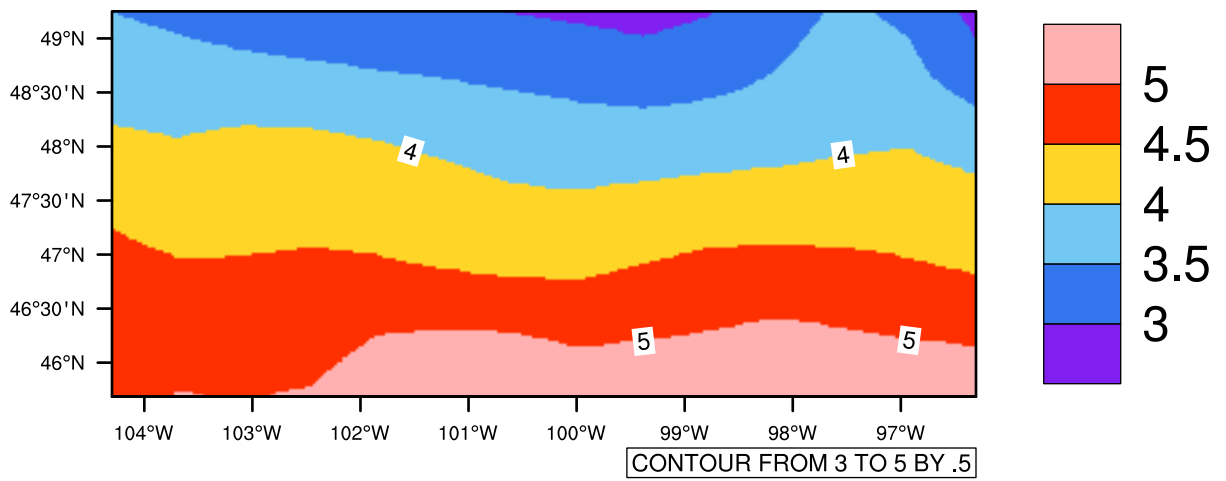

Yearly tasmin (c) In 1975-2005 MIROC4h historical - North Dakota

[You can request maps from any dataset from the AgriMetSoft Team.](#)