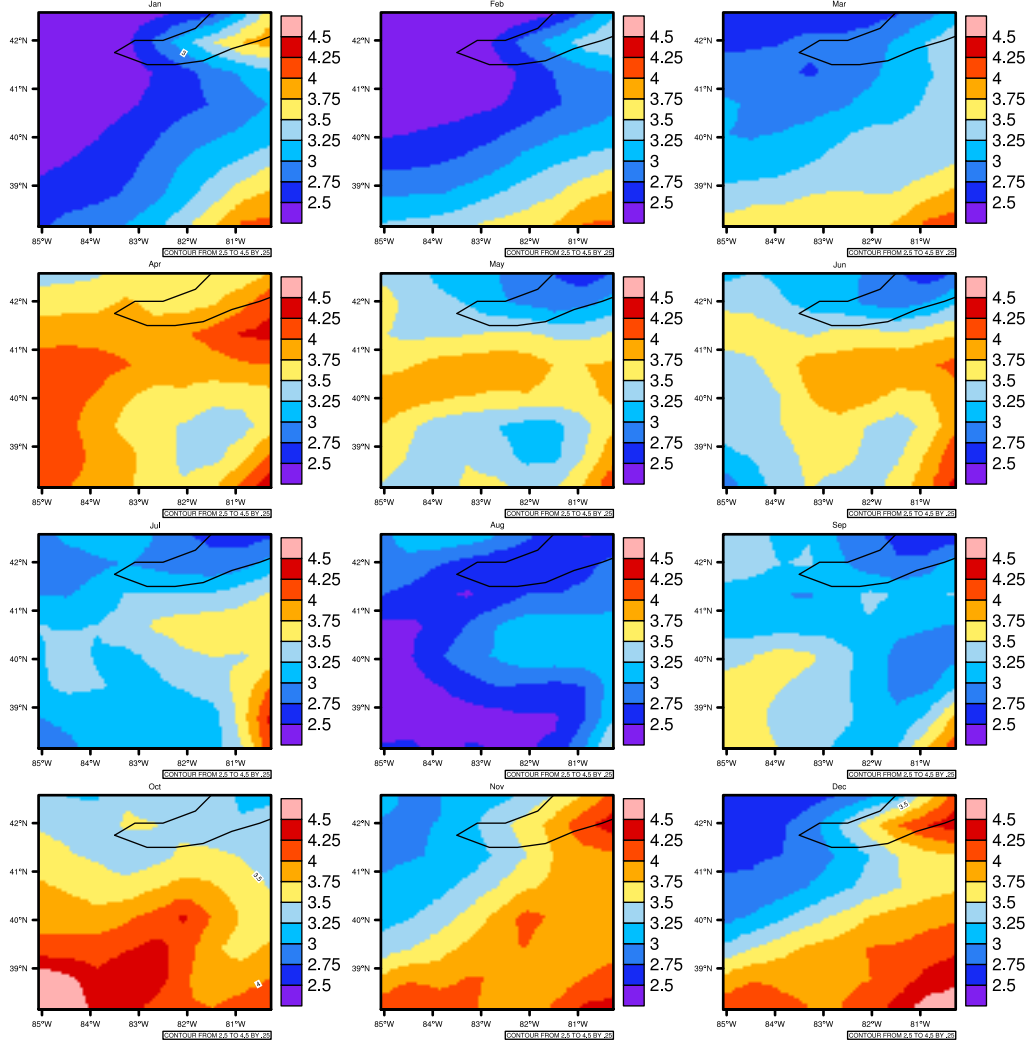

Monthly pr (mm/day) In 1975-2005 MIROC4h historical - Ohio

AgriMetSoft (2020). Climate Maps. Available on:
<https://agrimetsoft.com/maps>

Order a new map on <https://agrimetsoft.com/order>