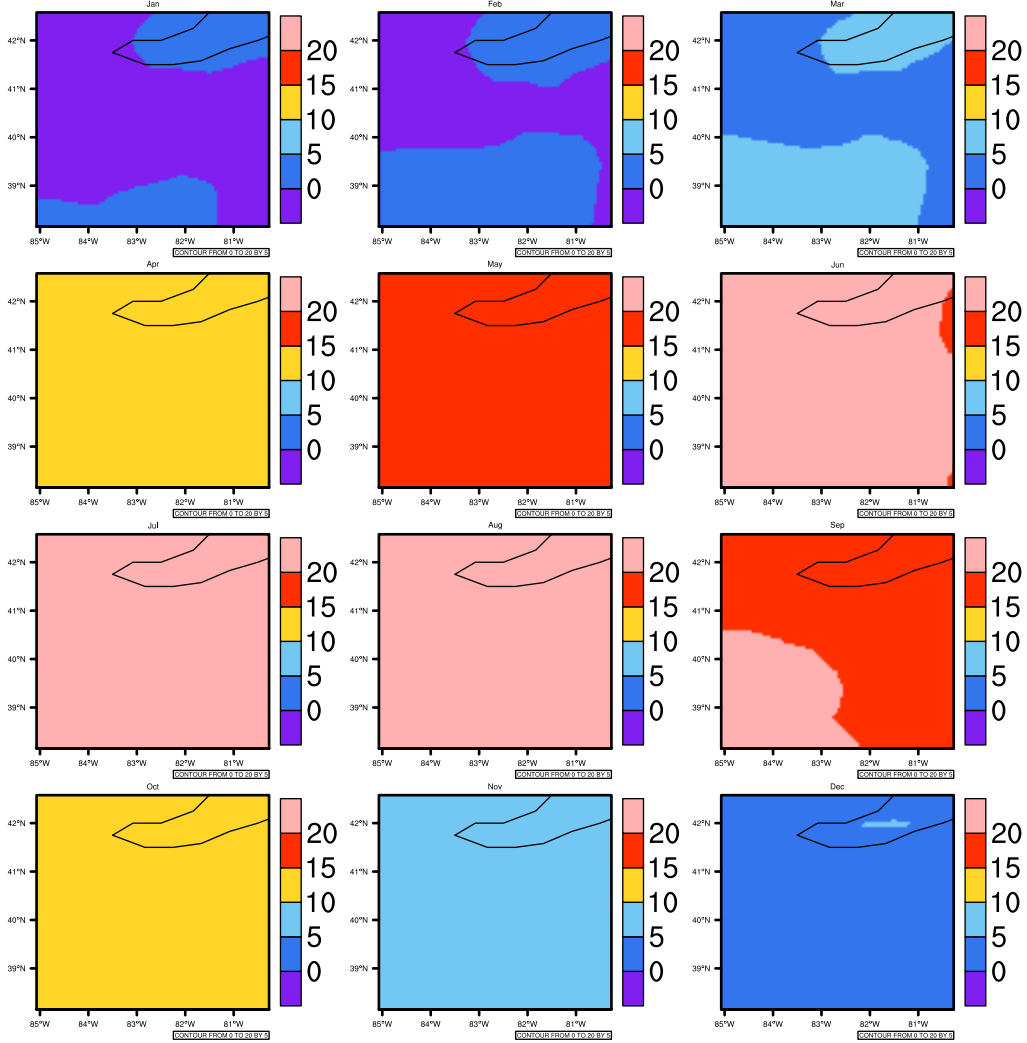

### Monthly tas (c) In 1975-2005 MIROC4h historical - Ohio

AgriMetSoft (2020). Climate Maps. Available on:  
<https://agrimetsoft.com/maps>

Order a new map on <https://agrimetsoft.com/order>