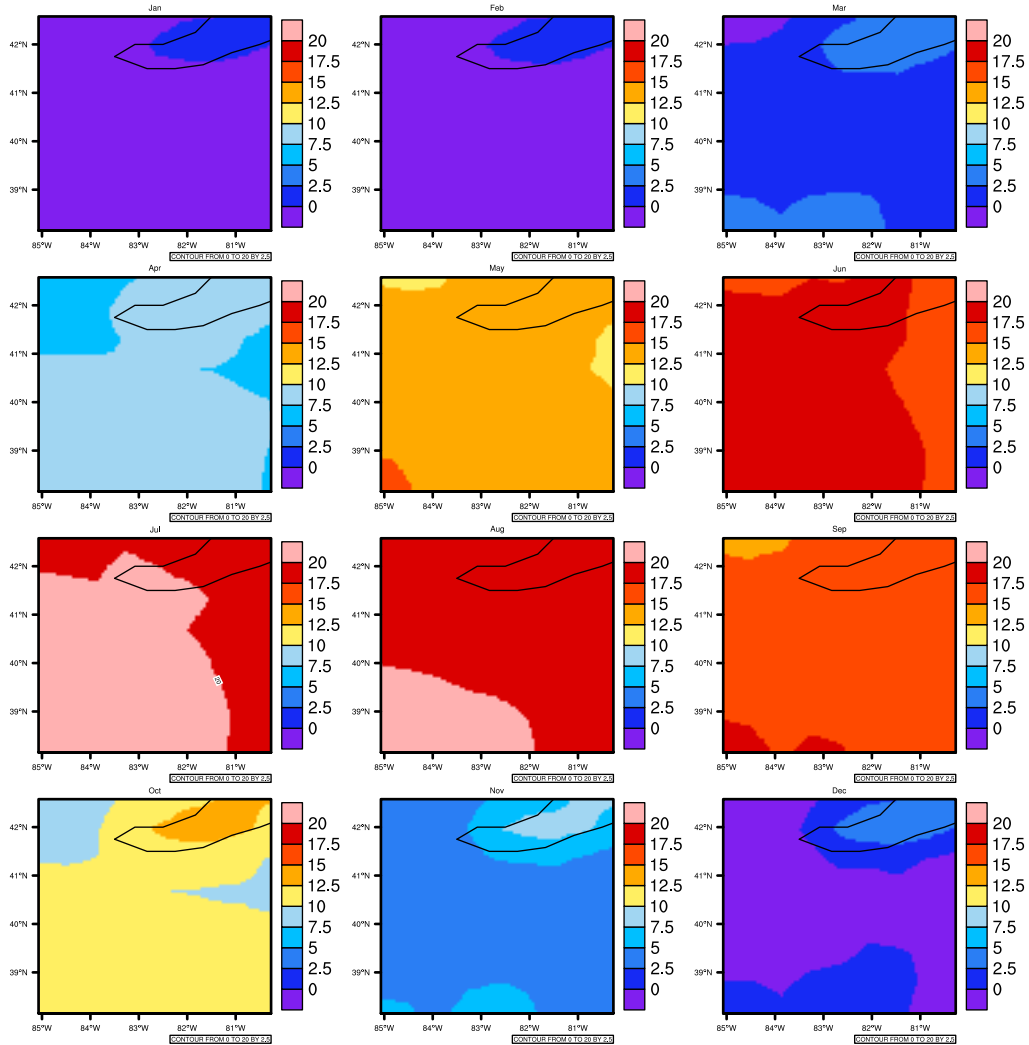

Monthly tasmin (c) In 1975-2005 MIROC4h historical - Ohio

AgriMetSoft (2020). Climate Maps. Available on:
<https://agrimetsoft.com/maps>

Order a new map on <https://agrimetsoft.com/order>

[You can request maps from any dataset from the AgriMetSoft Team.](#)