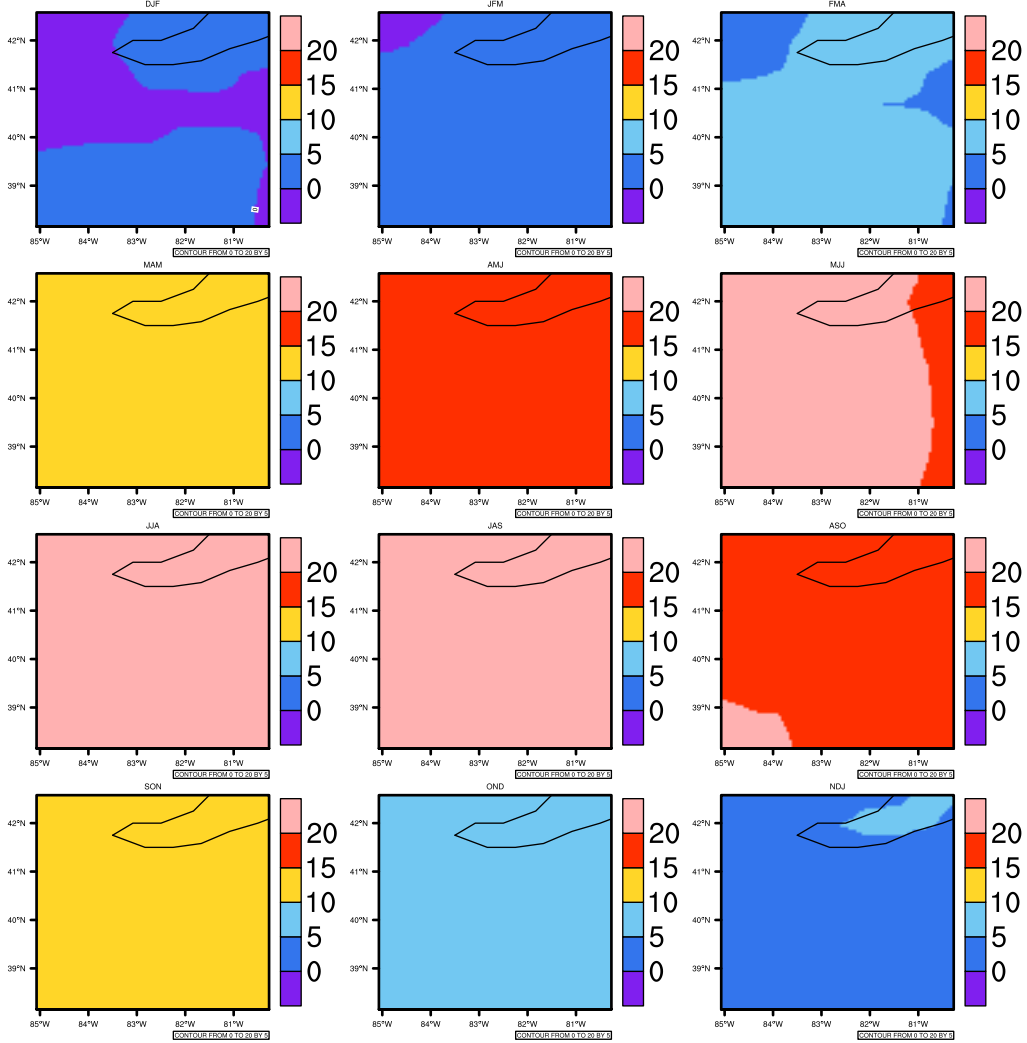

Seasonally tas (c) In 1975-2005 MIROC4h historical - Ohio

AgriMetSoft (2020). Climate Maps. Available on:
<https://agrimetsoft.com/maps>

Order a new map on <https://agrimetsoft.com/order>