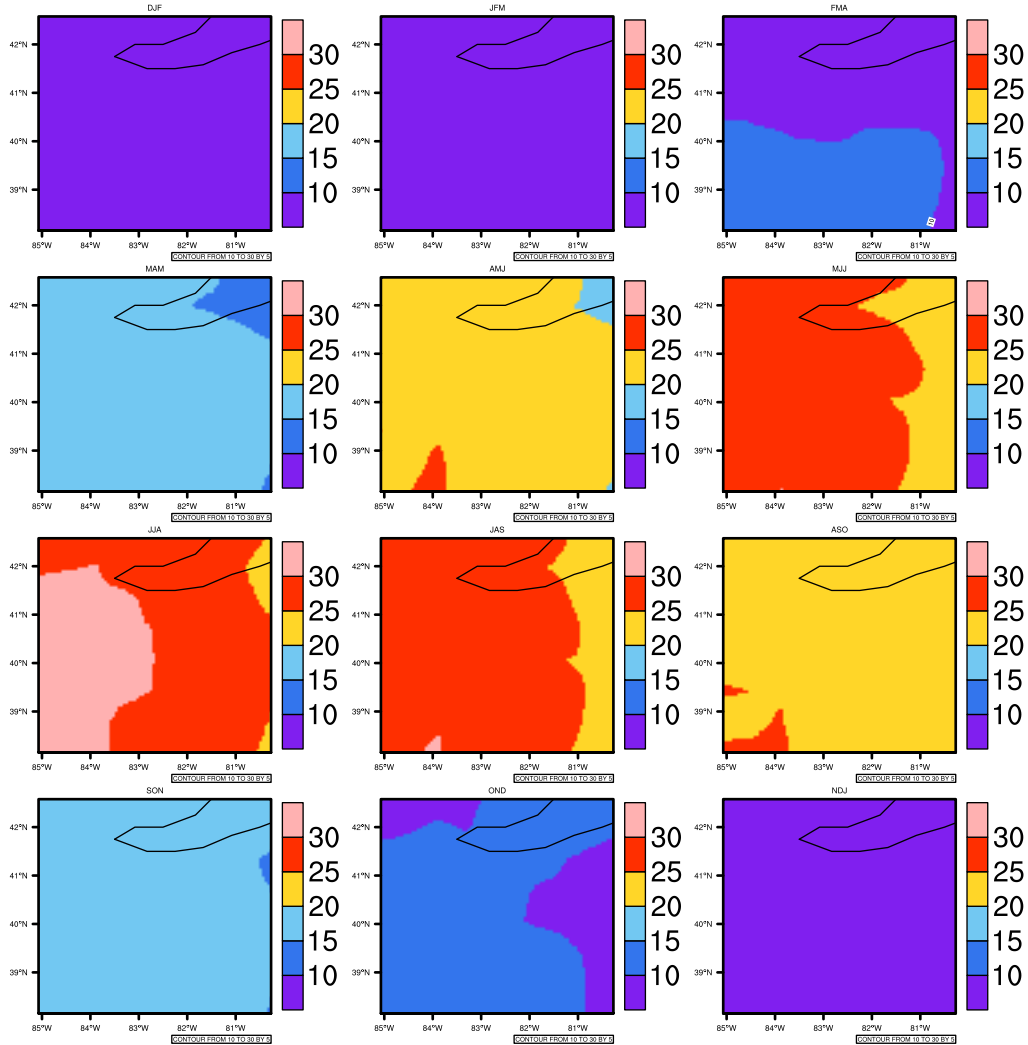

Seasonally tasmax (c) In 1975-2005 MIROC4h historical - Ohio

AgriMetSoft (2020). Climate Maps. Available on:
<https://agrimetsoft.com/maps>

Order a new map on <https://agrimetsoft.com/order>