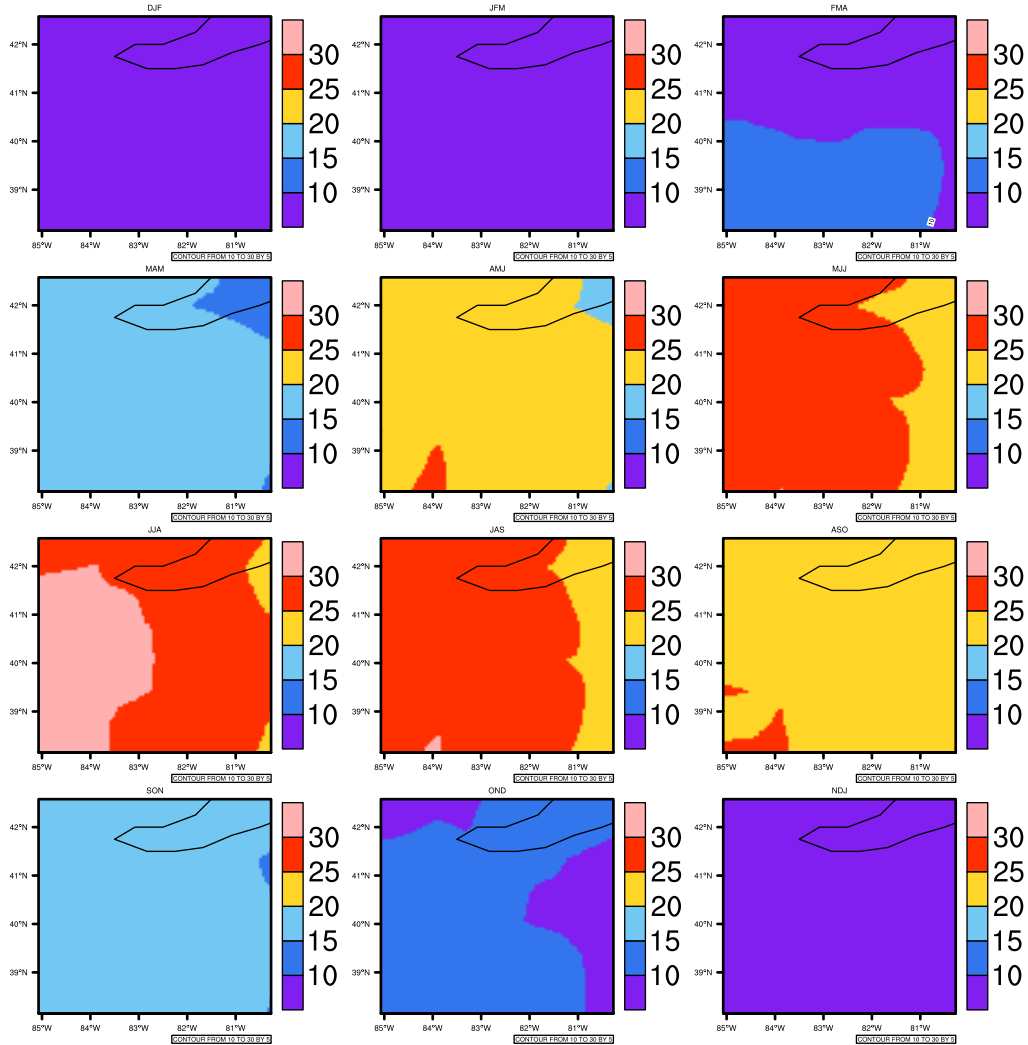

Seasonally tasmax (c) In 1975-2005 MIROC4h historical - Ohio

AgriMetSoft (2020). Climate Maps. Available on:
<https://agrimetsoft.com/maps>

Order a new map on <https://agrimetsoft.com/order>

[You can request maps from any dataset from the AgriMetSoft Team.](#)