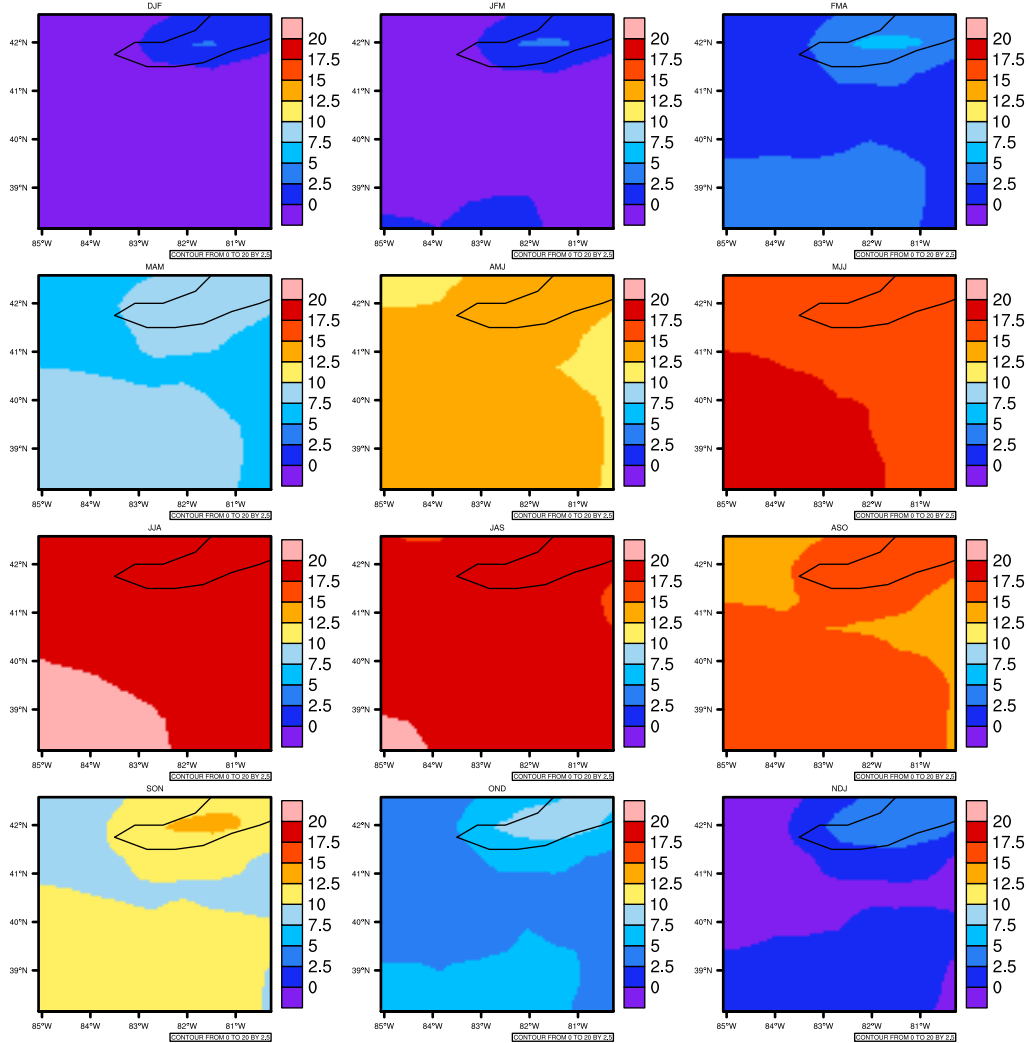

Seasonally tasmin (c) In 1975-2005 MIROC4h historical - Ohio

AgriMetSoft (2020). Climate Maps. Available on:
<https://agrimetsoft.com/maps>

Order a new map on <https://agrimetsoft.com/order>

[You can request maps from any dataset from the AgriMetSoft Team.](#)