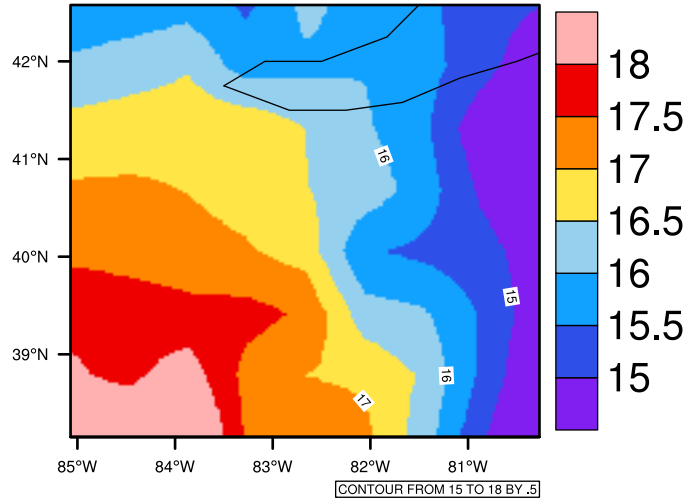

Yearly tasmax (c) In 1975-2005 MIROC4h historical - Ohio

[You can request maps from any dataset from the AgriMetSoft Team.](#)