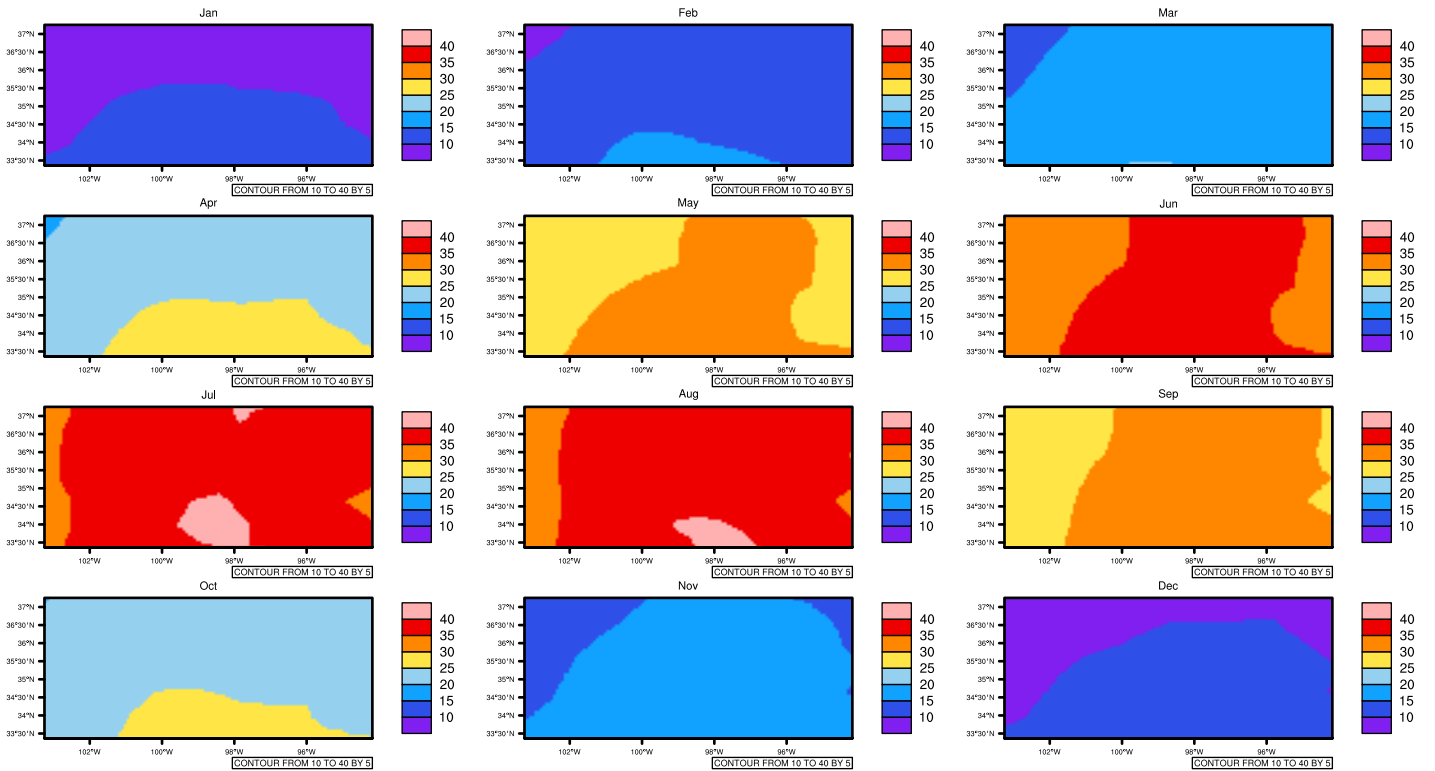

Monthly tasmax (c) In 1975-2005 MIROC4h historical - Oklahoma