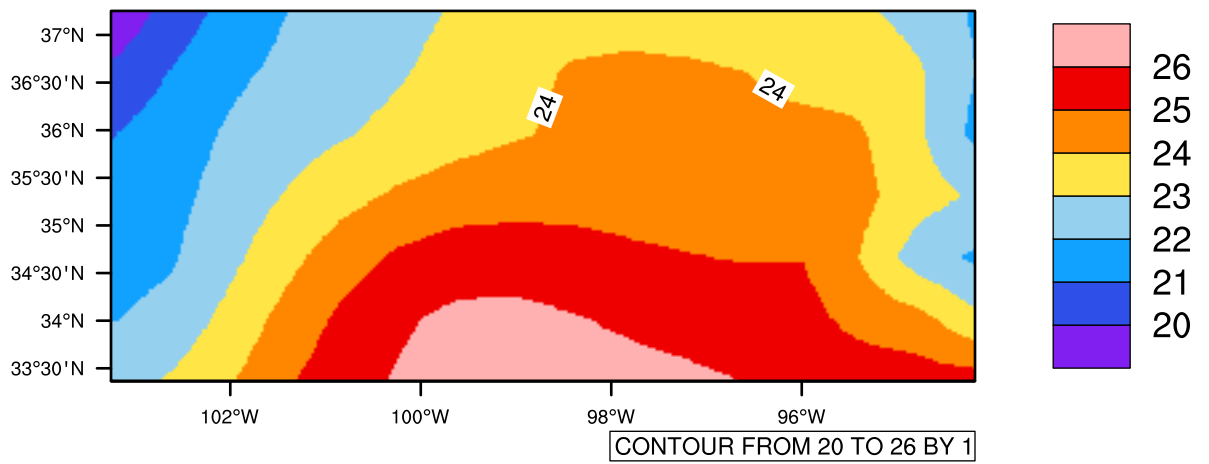

Yearly tasmx (c) In 1975-2005 MIROC4h historical - Oklahoma

[You can request maps from any dataset from the AgriMetSoft Team.](#)