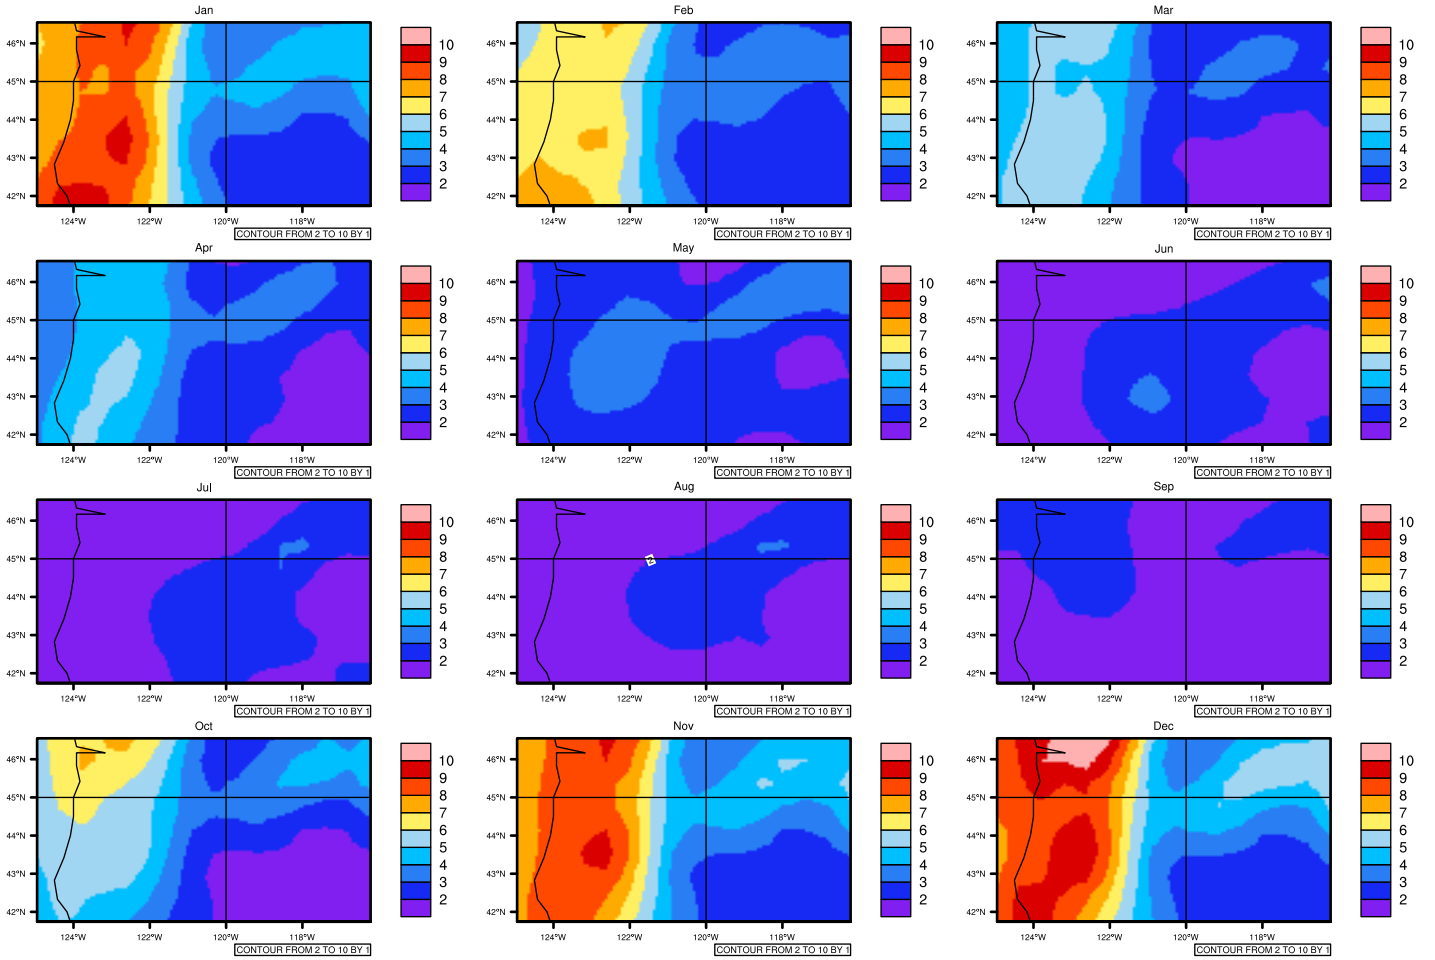

Monthly pr (mm/day) In 1975-2005 MIROC4h historical - Oregon

AgriMetSoft (2020). Climate Maps. Available on:
<https://agrimetsoft.com/maps>

Order a new map on <https://agrimetsoft.com/order>

[You can request maps from any dataset from the AgriMetSoft Team.](#)